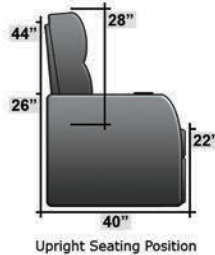

## Pieces & Dimensions

Distance from wall needed for full recline: 3"