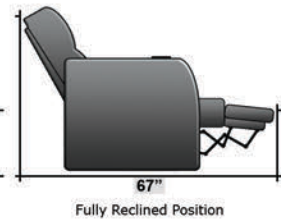

## Pieces & Dimensions

Distance from wall needed for full recline: 3"