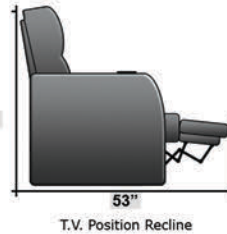

## Pieces & Dimensions

Distance from wall needed for full recline: 3"