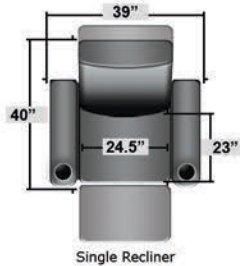

## Pieces & Dimensions

Distance from wall needed for full recline: 3"