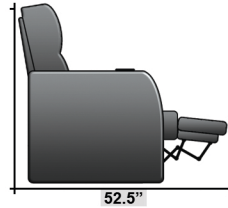

Pieces & Dimensions

Single Recliner

Upright Seating Position

T.V. Position Recline

Fully Reclined Position

Distance from wall needed for full recline: 3"

Popular Configurations

Row of 2

Row of 2 Loveseat

Row of 3

Row of 3 Sofa

Row of 3 Loveseat Right

Row of 3 Loveseat Left

Row of 4

Row of 4 Sofa

Row of 4 Middle Loveseat