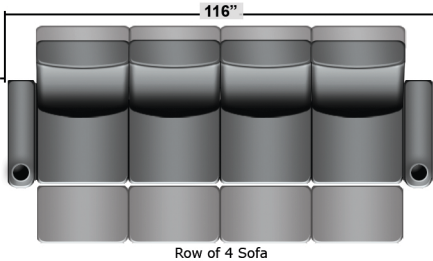

Pieces & Dimensions

Single Recliner

Upright Seating Position

T.V. Position Recline

Fully Reclined Position

Distance from wall needed for full recline: 3"

Popular Configurations

Row of 2

Row of 2 Loveseat

Row of 3

Row of 3 Sofa

Row of 3 Loveseat Right

Row of 3 Loveseat Left

Row of 4

Row of 4 Sofa

Row of 4 Middle Loveseat

Row of 4 Dual Loveseats

Row of 5

Row of 5 Sofa

All information is accurate at time of publishing and is subject to change at anytime.