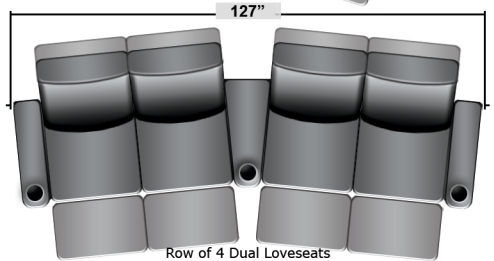

Pieces & Dimensions

Single Recliner

Upright Seating Position

T.V. Position Recline

Fully Reclined Position

Distance from wall needed for full recline: 3"

Popular Configurations

Row of 2

Row of 2 Loveseat

Row of 3

Row of 3 Sofa

Row of 3 Loveseat Right

Row of 3 Loveseat Left

Row of 4

Row of 4 Sofa

Row of 4 Middle Loveseat

Row of 4 Dual Loveseats

Row of 5

Row of 5 Sofa

All information is accurate at time of publishing and is subject to change at anytime.