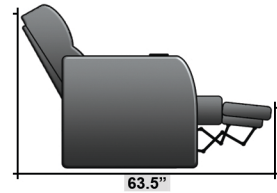

Pieces & Dimensions

Single Recliner

Upright Seating Position

T.V. Position Recline

Fully Reclined Position

Distance from wall needed for full recline: 3"

Popular Configurations

Row of 2

Row of 2 Loveseat

Row of 3

Row of 3 Sofa

Row of 3 Loveseat Right

Row of 3 Loveseat Left

Row of 4

Row of 4 Sofa

Row of 4 Middle Loveseat

Row of 4 Dual Loveseats

Row of 5

Row of 5 Sofa

All information is accurate at time of publishing and is subject to change at anytime.