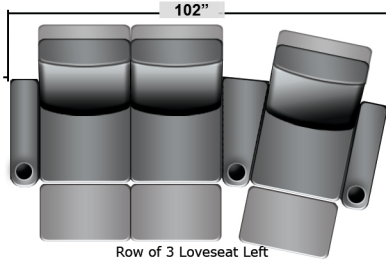

Pieces & Dimensions

Single Recliner

Upright Seating Position

T.V. Position Recline

Fully Reclined Position

Distance from wall needed for full recline: 3"

Popular Configurations

Row of 2

Row of 2 Loveseat

Row of 3

Row of 3 Sofa

Row of 3 Loveseat Right

Row of 3 Loveseat Left

Row of 4

Row of 4 Sofa

Row of 4 Middle Loveseat

Row of 4 Dual Loveseats

Row of 5

Row of 5 Sofa

All information is accurate at time of publishing and is subject to change at anytime.