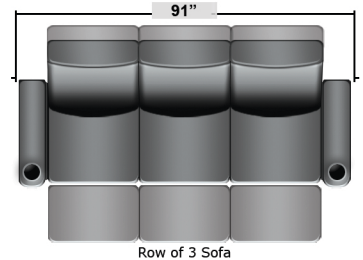

Pieces & Dimensions

Single Recliner

Upright Seating Position

T.V. Position Recline

Fully Reclined Position

Distance from wall needed for full recline: 3"

Popular Configurations

Row of 2

Row of 2 Loveseat

Row of 3

Row of 3 Sofa

Row of 3 Loveseat Right

Row of 3 Loveseat Left

Row of 4

Row of 4 Sofa

Row of 4 Middle Loveseat

Row of 4 Dual Loveseats

Row of 5

Row of 5 Sofa

All information is accurate at time of publishing and is subject to change at anytime.