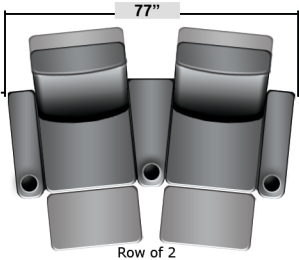

Pieces & Dimensions

Single Recliner

Upright Seating Position

T.V. Position Recline

Fully Reclined Position

Distance from wall needed for full recline: 3"

Popular Configurations

Row of 2

Row of 2 Loveseat

Row of 3

Row of 3 Sofa

Row of 3 Loveseat Right

Row of 3 Loveseat Left

Row of 4

Row of 4 Sofa

Row of 4 Middle Loveseat

Row of 4 Dual Loveseats

Row of 5

Row of 5 Sofa

All information is accurate at time of publishing and is subject to change at anytime.