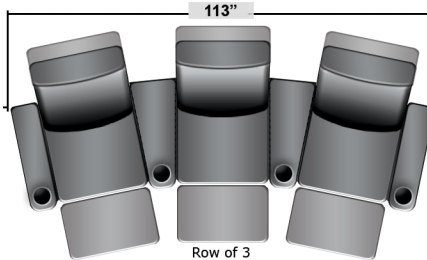

Pieces & Dimensions

Single Recliner

Upright Seating Position

T.V. Position Recline

Fully Reclined Position

Distance from wall needed for full recline: 3"

Popular Configurations

Row of 2

Row of 2 Loveseat

Row of 3

Row of 3 Sofa

Row of 3 Loveseat Right

Row of 3 Loveseat Left

Row of 4

Row of 4 Sofa

Row of 4 Middle Loveseat

Row of 4 Dual Loveseats

Row of 5

Row of 5 Sofa

All information is accurate at time of publishing and is subject to change at anytime.