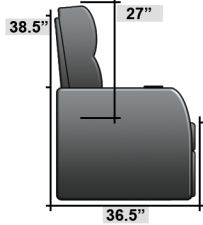

Pieces & Dimensions

Single Recliner

Upright Seating Position

T.V. Position Recline

Fully Reclined Position

Distance from wall needed for full recline: 3"

Popular Configurations

Row of 2

Row of 2 Loveseat

Row of 3

Row of 3 Sofa

Row of 3 Loveseat Right

Row of 3 Loveseat Left

Row of 4

Row of 4 Sofa

Row of 4 Middle Loveseat

Row of 4 Dual Loveseats

Row of 5

Row of 5 Sofa

All information is accurate at time of publishing and is subject to change at anytime.