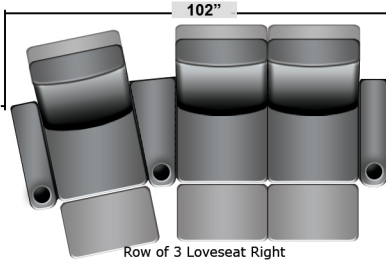

Pieces & Dimensions

Single Recliner

Upright Seating Position

T.V. Position Recline

Fully Reclined Position

Distance from wall needed for full recline: 3"

Popular Configurations

Row of 2

Row of 2 Loveseat

Row of 3

Row of 3 Sofa

Row of 3 Loveseat Right

Row of 3 Loveseat Left

Row of 4

Row of 4 Sofa

Row of 4 Middle Loveseat

Row of 4 Dual Loveseats

Row of 5

Row of 5 Sofa

All information is accurate at time of publishing and is subject to change at anytime.