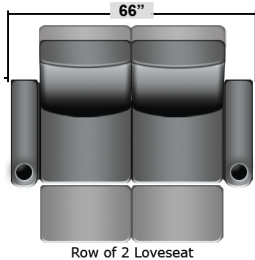

Pieces & Dimensions

Single Recliner

Upright Seating Position

T.V. Position Recline

Fully Reclined Position

Distance from wall needed for full recline: 3"

Popular Configurations

Row of 2

Row of 2 Loveseat

Row of 3

Row of 3 Sofa

Row of 3 Loveseat Right

Row of 3 Loveseat Left

Row of 4

Row of 4 Sofa

Row of 4 Middle Loveseat

Row of 4 Dual Loveseats

Row of 5

Row of 5 Sofa

All information is accurate at time of publishing and is subject to change at anytime.