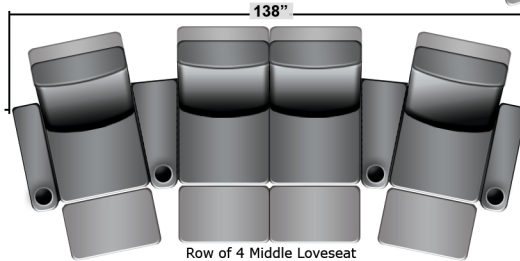

Pieces & Dimensions

Single Recliner

Upright Seating Position

T.V. Position Recline

Fully Reclined Position

Distance from wall needed for full recline: 3"

Popular Configurations

Row of 2

Row of 2 Loveseat

Row of 3

Row of 3 Sofa

Row of 3 Loveseat Right

Row of 3 Loveseat Left

Row of 4

Row of 4 Sofa

Row of 4 Middle Loveseat

Row of 4 Dual Loveseats

Row of 5

Row of 5 Sofa

All information is accurate at time of publishing and is subject to change at anytime.