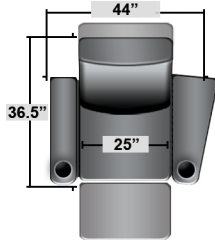

Pieces & Dimensions

Single Recliner

Upright Seating Position

T.V. Position Recline

Fully Reclined Position

Distance from wall needed for full recline: 3"

Popular Configurations

Row of 2

Row of 2 Loveseat

Row of 3

Row of 3 Sofa

Row of 3 Loveseat Right

Row of 3 Loveseat Left

Row of 4

Row of 4 Sofa

Row of 4 Middle Loveseat

Row of 4 Dual Loveseats

Row of 5

Row of 5 Sofa

All information is accurate at time of publishing and is subject to change at anytime.