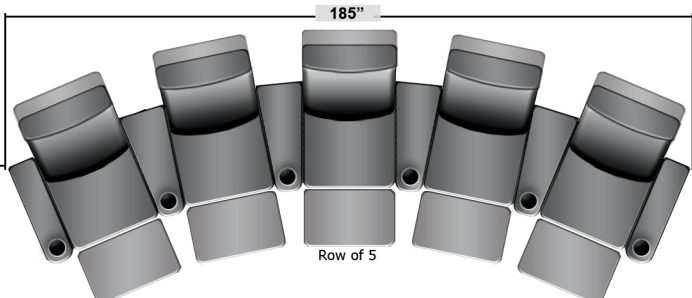

Pieces & Dimensions

Single Recliner

Upright Seating Position

T.V. Position Recline

Fully Reclined Position

Distance from wall needed for full recline: 3"

Popular Configurations

Row of 2

Row of 2 Loveseat

Row of 3

Row of 3 Sofa

Row of 3 Loveseat Right

Row of 3 Loveseat Left

Row of 4

Row of 4 Sofa

Row of 4 Middle Loveseat

Row of 4 Dual Loveseats

Row of 5

Row of 5 Sofa

All information is accurate at time of publishing and is subject to change at anytime.