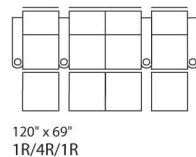

# THE PEPPER

In Stock with Black or Brown Leather, or custom order with over 300 leathers and fabrics to choose from. Your choice...

Wallhugger – fully reclines with only 4" wall clearance, allowing greater decorating flexibility and more efficient use of space.

Single SKU overall depth in full recline = 68"  
Configuration depths will vary

For SKU options, replace "R" with:  
E = power recline

To place an order call:  
**1-800-407-8665**

Width x Depth x Height