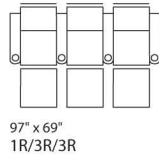

# THE PEPPER

In Stock with Black or Brown Leather, or custom order with over 300 leathers and fabrics to choose from. Your choice...

Wallhugger – fully reclines with only 4" wall clearance, allowing greater decorating flexibility and more efficient use of space.

Single SKU overall depth in full recline = 68"  
Configuration depths will vary

For SKU options, replace "R" with:  
E = power recline

To place an order call:  
**1-800-407-8665**

Width x Depth x Height