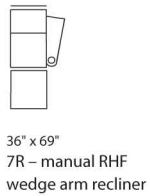

Single SKU overall depth in full recline = 68"  
Configuration depths will vary

For SKU options, replace "R" with:  
E = power recline

To place an order call:  
**1-800-407-8665**

Width x Depth x Height