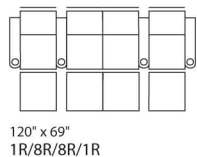

# THE PEPPER

In Stock with Black or Brown Leather, or custom order with over 300 leathers and fabrics to choose from. Your choice...

Wallhugger – fully reclines with only 4" wall clearance, allowing greater decorating flexibility and more efficient use of space.

Single SKU overall depth in full recline = 68"  
Configuration depths will vary

For SKU options, replace "R" with:  
E = power recline

To place an order call:  
**1-800-407-8665**

Width x Depth x Height