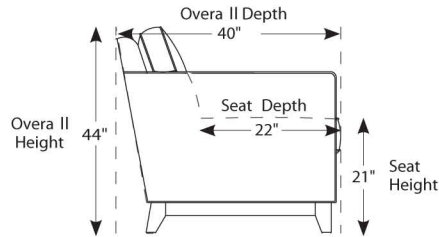

THE PEPPER

In Stock with Black or Brown Leather, or custom order with over 300 leathers and fabrics to choose from. Your choice...

Wallhugger – fully reclines with only 4" wall clearance, allowing greater decorating flexibility and more efficient use of space.

Single SKU overall depth in full recline = 68"
Configuration depths will vary

For SKU options, replace "R" with:
E = power recline

To place an order call:
1-800-407-8665

Width x Depth x Height

Design . It . Yourself

Imagine the impact of a full cinematic experience right in your own home!

TheaterSeatStore™ is now offering this exclusive model which combines unparalleled comfort, sophisticated design, and all the features you need to help create the ultimate home theater.

This modular system is available in straight or curved configurations. You can customize the configuration to fit your family size and living space with as many seats across as you need. This product ships with fully attached arms and wedges.

4SEATING.COM

HOME THEATER SEATING & HOME THEATER DECOR

Specifications are correct at time of printing and are subject to change without notice.

A5170-10-09