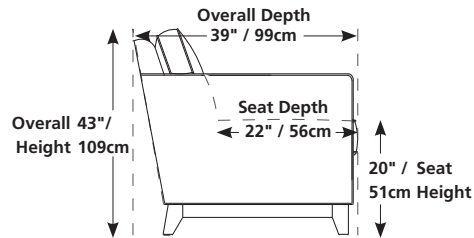

41916 / 46916 HILAND

Over 300 leathers and fabrics to choose from. Your choice...

Wallhugger – fully reclines with only 6" / 15cm wall clearance, allowing greater decorating flexibility and more efficient use of space.
Single SKU overall depth in full recline = 66" / 168cm
Configuration depths will vary

Design • It • Yourself

AVAILABLE WITH ALL SKUS (1, 2, 3, 5, 6, 7, 8)

For SKU options, replace "R" with:

E = power recline

W = manual with wireless bass shaker

L = power with wireless bass shaker

37" x 66"
94cm x 168cm
1R – manual recliner

30" x 66"
76cm x 168cm
2R – manual LHF recliner

30" x 66"
76cm x 168cm
3R – manual RHF recliner

44" x 66"
112cm x 168cm
5R – manual LHF recliner
with RHF wedge arm

44" x 66"
112cm x 168cm
6R – manual RHF recliner
with LHF wedge arm

37" x 66"
94cm x 168cm
7R – manual RHF
wedge arm recliner

23" x 66"
58cm x 168cm
8R – manual armless recliner

67" x 66"
170cm x 168cm
1R/3R

74" x 68"
188cm x 173cm
5R/3R

97" x 66"
246cm x 168cm
1R/3R/3R

110" x 71"
279cm x 180cm
5R/7R/3R