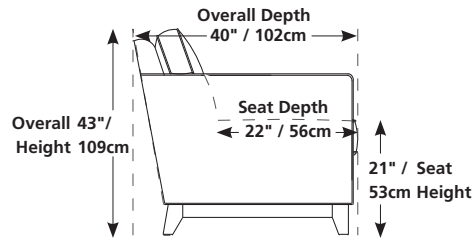

41920 / 46920 PACIFICO

Over 300 leathers and fabrics to choose from. Your choice...

Wallhugger – fully reclines with only 6" / 15cm wall clearance, allowing greater decorating flexibility and more efficient use of space.
 Single SKU overall depth in full recline = 68" / 173cm
 Configuration depths will vary

AVAILABLE WITH ALL SKUs (1, 2, 3, 4, 5, 6, 7, 8)

For SKU options, replace "R" with:
 E = power recline

Design • It • Yourself

37" x 68"
 94cm x 173cm
 1R – manual recliner

30" x 68"
 76cm x 173cm
 2R – manual LHF recliner

30" x 68"
 76cm x 173cm
 3R – manual RHF recliner

47" x 68"
 119cm x 173cm
 4R – manual loveseat armless recliner

42" x 68"
 107cm x 173cm
 5R – manual LHF recliner with RHF wedge arm

42" x 68"
 107cm x 173cm
 6R – manual RHF recliner with LHF wedge arm

72" x 69"
 183cm x 175cm
 5R/3R

97" x 68"
 246cm x 173cm
 1R/3R/3R

106" x 71"
 269cm x 180cm
 5R/7R/3R

127" x 68"
 323cm x 173cm
 1R/3R/3R/3R

141" x 75"
 358cm x 191cm
 5R/7R/7R/3R

120" x 68"
 305cm x 173cm
 1R/8R/8R/1R