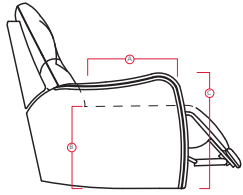

41955 / 46955 INDIANAPOLIS

PALLISER[®]
My Home, My Style, My Way™

DIMENSIONS SHOWN AS WIDTH X DEPTH X HEIGHT.
SPECIFICATIONS ARE CORRECT AT TIME OF PRINTING AND ARE SUBJECT TO CHANGE WITHOUT NOTICE.
LHF – LEFT HAND FACING RHF – RIGHT HAND FACING IA – INSIDE ARM TO INSIDE ARM

- A Seat Depth 22" / 56cm
- B Seat Height 20" / 51cm
- C Arm Height 24.5" / 62cm

Options

- > LED
- > Tray table
- > Cupholder
- > Wireless Bass Shaker
- > Grommets for use with accessories
- > Foot options