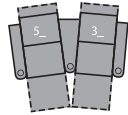

1R Manual Recliner
1E Power Recliner
37 x 39 x 41"
94 x 98 x 104cm
IA: 22" / 56cm

2R LHF Arm, Manual Recliner
2E LHF Arm, Power Recliner
30 x 39 x 41"
75 x 98 x 104cm

3R RHF Arm, Manual Recliner
3E RHF Arm, Power Recliner
30 x 39 x 41"
75 x 98 x 104cm

6R RHF Arm, LHF Wedge, Manual Recliner
6E RHF Arm, LHF Wedge, Power Recliner
45 x 39 x 41"
113 x 98 x 104cm
IA: 22" / 56cm

7R RHF Wedge, Manual Recliner
7E RHF Wedge, Power Recliner
37 x 39 x 41"
94 x 98 x 104cm

8R Armless Manual Recliner
8E Armless Power Recliner
22 x 39 x 41"
56 x 98 x 104cm

9R RHF Wedge, Manual Recliner
9E RHF Wedge, Power Recliner
37 x 39 x 41"
94 x 98 x 104cm

For more information, go to palliser.com/surroundhts

2 Seats Straight (1_/3_)
67 x 64" / 170 x 162cm

2 Seats Curved (5_/3_)
74 x 66" / 188 x 167cm

3 Seats Straight (1_/3_/3_)
97 x 64" / 245 x 162cm

3 Seats Curved (5_/7_/3_)
110 x 68" / 281 x 173cm

4 Seats Straight (1_/3_/3_/3_)
126 x 64" / 321 x 162cm