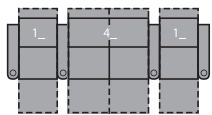

1R Manual Recliner
1E Power Recliner
37 x 39 x 41"
94 x 98 x 104cm
IA: 22" / 56cm

2R LHF Arm, Manual Recliner
2E LHF Arm, Power Recliner
30 x 39 x 41"
75 x 98 x 104cm

3R RHF Arm, Manual Recliner
3E RHF Arm, Power Recliner
30 x 39 x 41"
75 x 98 x 104cm

6R RHF Arm, LHF Wedge, Manual Recliner
6E RHF Arm, LHF Wedge, Power Recliner
45 x 39 x 41"
113 x 98 x 104cm
IA: 22" / 56cm

7R RHF Wedge, Manual Recliner
7E RHF Wedge, Power Recliner
37 x 39 x 41"
94 x 98 x 104cm

2 Seats Straight (1_/3_)
67 x 64" / 170 x 162cm

2 Seats Curved (5_/3_)
74 x 66" / 188 x 167cm

3 Seats Straight (1_/3_/3_)
97 x 64" / 245 x 162cm

3 Seats Curved (5_/7_/3_)
110 x 68" / 281 x 173cm

4 Seats Straight (1_/3_/3_/3_)
126 x 64" / 321 x 162cm

4 Seats Curved (5_/7_/7_/3_)
146 x 73" / 370 x 184cm

4 Seats Straight (1_/4_/1_)
119 x 64" / 302 x 162cm

4 Seats Curved (5_/4_/6_)
133 x 68" / 337 x 173cm