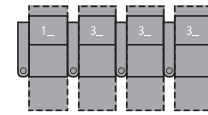

- A Seat Depth 22" / 56cm
- B Seat Height 20" / 51cm
- C Arm Height 24.5" / 62cm

Options

- > LED
- > Tray table
- > Cupholder
- > Wireless Bass Shaker
- > Grommets for use with accessories
- > Foot options

1R Manual Recliner
1E Power Recliner
37 x 39 x 41"
94 x 98 x 104cm
IA: 22" / 56cm

2R LHF Arm, Manual Recliner
2E LHF Arm, Power Recliner
30 x 39 x 41"
75 x 98 x 104cm

3R RHF Arm, Manual Recliner
3E RHF Arm, Power Recliner
30 x 39 x 41"
75 x 98 x 104cm

2 Seats Straight (1_/3_)
67 x 64" / 170 x 162cm

2 Seats Curved (5_/3_)
74 x 66" / 188 x 167cm

3 Seats Straight (1_/3_/3_)
97 x 64" / 245 x 162cm

3 Seats Curved (5_/7_/3_)
110 x 68" / 281 x 173cm

4 Seats Straight (1_/3_/3_/3_)
126 x 64" / 321 x 162cm

4 Seats Curved (5_/7_/7_/3_)
146 x 73" / 370 x 184cm

4 Seats Straight (1_/4_/1_)
119 x 64" / 302 x 162cm

4 Seats Curved (5_/4_/6_)
133 x 68" / 337 x 173cm