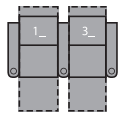

2 Seats Straight (1_/3_)
67 x 64" / 170 x 162cm