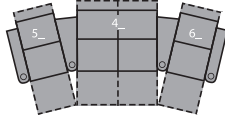

1R Manual Recliner
1E Power Recliner
37 x 39 x 41"
94 x 98 x 104cm
IA: 22" / 56cm

2R LHF Arm, Manual Recliner
2E LHF Arm, Power Recliner
30 x 39 x 41"
75 x 98 x 104cm

3R RHF Arm, Manual Recliner
3E RHF Arm, Power Recliner
30 x 39 x 41"
75 x 98 x 104cm

6R RHF Arm, LHF Wedge, Manual Recliner
6E RHF Arm, LHF Wedge, Power Recliner
45 x 39 x 41"
113 x 98 x 104cm
IA: 22" / 56cm

7R RHF Wedge, Manual Recliner
7E RHF Wedge, Power Recliner
37 x 39 x 41"
94 x 98 x 104cm

2 Seats Straight (1_/3_)
67 x 64" / 170 x 162cm

2 Seats Curved (5_/3_)
74 x 66" / 188 x 167cm

3 Seats Straight (1_/3_/3_)
97 x 64" / 245 x 162cm

3 Seats Curved (5_/7_/3_)
110 x 68" / 281 x 173cm

4 Seats Straight (1_/3_/3_/3_)
126 x 64" / 321 x 162cm

4 Seats Curved (5_/7_/7_/3_)
146 x 73" / 370 x 184cm

4 Seats Straight (1_/4_/1_)
119 x 64" / 302 x 162cm

4 Seats Curved (5_/4_/6_)
133 x 68" / 337 x 173cm