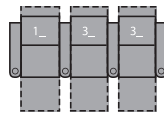

1R Manual Recliner
1E Power Recliner
37 x 39 x 41"
94 x 98 x 104cm
IA: 22" / 56cm

2R LHF Arm, Manual Recliner
2E LHF Arm, Power Recliner
30 x 39 x 41"
75 x 98 x 104cm

3R RHF Arm, Manual Recliner
3E RHF Arm, Power Recliner
30 x 39 x 41"
75 x 98 x 104cm

6R RHF Arm, LHF Wedge, Manual Recliner
6E RHF Arm, LHF Wedge, Power Recliner
45 x 39 x 41"
113 x 98 x 104cm
IA: 22" / 56cm

7R RHF Wedge, Manual Recliner
7E RHF Wedge, Power Recliner
37 x 39 x 41"
94 x 98 x 104cm

8R Armless Manual Recliner
8E Armless Power Recliner
22 x 39 x 41"
56 x 98 x 104cm

9R RHF Wedge, Manual Recliner
9E RHF Wedge, Power Recliner
37 x 39 x 41"
94 x 98 x 104cm

For more information, go to palliser.com/surroundhts

2 Seats Straight (1_/3_)
67 x 64" / 170 x 162cm

2 Seats Curved (5_/3_)
74 x 66" / 188 x 167cm

3 Seats Straight (1_/3_/3_)
97 x 64" / 245 x 162cm

3 Seats Curved (5_/7_/3_)
110 x 68" / 281 x 173cm

4 Seats Straight (1_/3_/3_/3_)
126 x 64" / 321 x 162cm