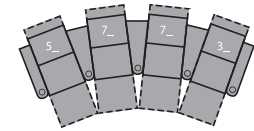

1R Manual Recliner
1E Power Recliner
37 x 39 x 41"
94 x 98 x 104cm
IA: 22" / 56cm

2R LHF Arm, Manual Recliner
2E LHF Arm, Power Recliner
30 x 39 x 41"
75 x 98 x 104cm

3R RHF Arm, Manual Recliner
3E RHF Arm, Power Recliner
30 x 39 x 41"
75 x 98 x 104cm

6R RHF Arm, LHF Wedge, Manual Recliner
6E RHF Arm, LHF Wedge, Power Recliner
45 x 39 x 41"
113 x 98 x 104cm
IA: 22" / 56cm

7R RHF Wedge, Manual Recliner
7E RHF Wedge, Power Recliner
37 x 39 x 41"
94 x 98 x 104cm

2 Seats Straight (1_/3_)
67 x 64" / 170 x 162cm

2 Seats Curved (5_/3_)
74 x 66" / 188 x 167cm

3 Seats Straight (1_/3_/3_)
97 x 64" / 245 x 162cm

3 Seats Curved (5_/7_/3_)
110 x 68" / 281 x 173cm

4 Seats Straight (1_/3_/3_/3_)
126 x 64" / 321 x 162cm

4 Seats Curved (5_/7_/7_/3_)
146 x 73" / 370 x 184cm

4 Seats Straight (1_/4_/1_)
119 x 64" / 302 x 162cm

4 Seats Curved (5_/4_/6_)
133 x 68" / 337 x 173cm