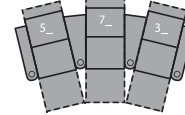

1R Manual Recliner
1E Power Recliner
37 x 39 x 41"
94 x 98 x 104cm
IA: 22" / 56cm

2R LHF Arm, Manual Recliner
2E LHF Arm, Power Recliner
30 x 39 x 41"
75 x 98 x 104cm

3R RHF Arm, Manual Recliner
3E RHF Arm, Power Recliner
30 x 39 x 41"
75 x 98 x 104cm

6R RHF Arm, LHF Wedge, Manual Recliner
6E RHF Arm, LHF Wedge, Power Recliner
45 x 39 x 41"
113 x 98 x 104cm
IA: 22" / 56cm

7R RHF Wedge, Manual Recliner
7E RHF Wedge, Power Recliner
37 x 39 x 41"
94 x 98 x 104cm

8R Armless Manual Recliner
8E Armless Power Recliner
22 x 39 x 41"
56 x 98 x 104cm

9R RHF Wedge, Manual Recliner
9E RHF Wedge, Power Recliner
37 x 39 x 41"
94 x 98 x 104cm

For more information, go to palliser.com/surroundhts

2 Seats Straight (1_/3_)
67 x 64" / 170 x 162cm

2 Seats Curved (5_/3_)
74 x 66" / 188 x 167cm

3 Seats Straight (1_/3_/3_)
97 x 64" / 245 x 162cm

3 Seats Curved (5_/7_/3_)
110 x 68" / 281 x 173cm

4 Seats Straight (1_/3_/3_/3_)
126 x 64" / 321 x 162cm