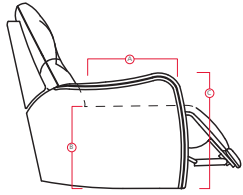

41949 / 46949 TIJUANA

Printed in Canada 06/13

PALLISER[®]
My Home, My Style, My Way[™]

41949 / 46949 TIJUANA

PALLISER[®]
My Home, My Style, My Way™

DIMENSIONS SHOWN AS WIDTH X DEPTH X HEIGHT.
SPECIFICATIONS ARE CORRECT AT TIME OF PRINTING AND ARE SUBJECT TO CHANGE WITHOUT NOTICE.
LHF – LEFT HAND FACING RHF – RIGHT HAND FACING IA – INSIDE ARM TO INSIDE ARM

- A Seat Depth 23" / 58cm
- B Seat Height 22" / 56cm
- C Arm Height 26" / 66cm

Features

> Sliding arm

Options

- > Cupholder
- > Wireless Bass Shaker

Accessories

- > Battery pack
- > Battery Y cable

- > Chaise styling
- > Hardwood, softwood and engineered wood products; all joints pinned & glued for uniformity & strength
- > Back: premium elastic webbing
- > Seat: 8 gauge sinuous wire springs
- > Seat fill: 1.8 lb high resilience foam
- > Back fill: blown fibre
- > Inside handle for manual operation
- > D-pull for manual operation of armless SKUs
- > Toggle switch for power operation
- > Inside handle for power operation of armless SKUs

2 Seats Straight (1_/3_)
71 x 65" / 180 x 165cm

2 Seats Curved (5_/3_)
78 x 67" / 198 x 171cm

3 Seats Straight (1_/3_/3_)
103 x 65" / 261 x 165cm

3 Seats Curved (5_/7_/3_)
116 x 70" / 296 x 178cm

4 Seats Straight (1_/3_/3_/3_)
135 x 65" / 343 x 165cm

4 Seats Curved (5_/7_/7_/3_)
154 x 75" / 390 x 191cm

4 Seats Straight (1_/4_/1_)
128 x 65" / 325 x 165cm

4 Seats Curved (5_/4_/6_)
141 x 70" / 359 x 178cm