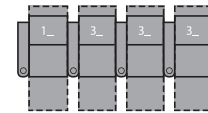

1R Manual Recliner
1E Power Recliner
39 x 42 x 43"
99 x 106 x 110cm
IA: 25" / 64cm

2R LHF Arm, Manual Recliner
2E LHF Arm, Power Recliner
32 x 42 x 43"
81 x 106 x 110cm

3R RHF Arm, Manual Recliner
3E RHF Arm, Power Recliner
32 x 42 x 43"
81 x 106 x 110cm

6R RHF Arm, LHF Wedge, Manual Recliner
6E RHF Arm, LHF Wedge, Power Recliner
46 x 42 x 43"
118 x 106 x 110cm
IA: 25" / 64cm

7R RHF Wedge, Manual Recliner
7E RHF Wedge, Power Recliner
40 x 42 x 43"
101 x 106 x 110cm

2 Seats Straight (1_/3_)
71 x 65" / 180 x 165cm

2 Seats Curved (5_/3_)
78 x 67" / 198 x 171cm

3 Seats Straight (1_/3_/3_)
103 x 65" / 261 x 165cm

3 Seats Curved (5_/7_/3_)
116 x 70" / 296 x 178cm

4 Seats Straight (1_/3_/3_/3_)
135 x 65" / 343 x 165cm

4 Seats Curved (5_/7_/7_/3_)
154 x 75" / 390 x 191cm

4 Seats Straight (1_/4_/1_)
128 x 65" / 325 x 165cm

4 Seats Curved (5_/4_/6_)
141 x 70" / 359 x 178cm