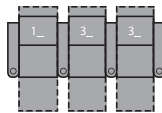

1R Manual Recliner
1E Power Recliner
39 x 42 x 43"
99 x 106 x 110cm
IA: 25" / 64cm

2R LHF Arm, Manual Recliner
2E LHF Arm, Power Recliner
32 x 42 x 43"
81 x 106 x 110cm

3R RHF Arm, Manual Recliner
3E RHF Arm, Power Recliner
32 x 42 x 43"
81 x 106 x 110cm

6R RHF Arm, LHF Wedge, Manual Recliner
6E RHF Arm, LHF Wedge, Power Recliner
46 x 42 x 43"
118 x 106 x 110cm
IA: 25" / 64cm

7R RHF Wedge, Manual Recliner
7E RHF Wedge, Power Recliner
40 x 42 x 43"
101 x 106 x 110cm

8R Armless Manual Recliner
8E Armless Power Recliner
25 x 42 x 43"
64 x 106 x 110cm

9R RHF Wedge, Manual Recliner
9E RHF Wedge, Power Recliner
40 x 42 x 43"
101 x 106 x 110cm

For more information, go to palliser.com/surroundhts

2 Seats Straight (1_/3_)
71 x 65" / 180 x 165cm

2 Seats Curved (5_/3_)
78 x 67" / 198 x 171cm

3 Seats Straight (1_/3_/3_)
103 x 65" / 261 x 165cm

3 Seats Curved (5_/7_/3_)
116 x 70" / 296 x 178cm

4 Seats Straight (1_/3_/3_/3_)
135 x 65" / 343 x 165cm