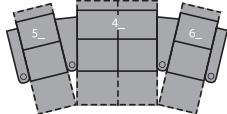

1R Manual Recliner
1E Power Recliner
39 x 42 x 43"
99 x 106 x 110cm
IA: 25" / 64cm

2R LHF Arm, Manual Recliner
2E LHF Arm, Power Recliner
32 x 42 x 43"
81 x 106 x 110cm

3R RHF Arm, Manual Recliner
3E RHF Arm, Power Recliner
32 x 42 x 43"
81 x 106 x 110cm

6R RHF Arm, LHF Wedge, Manual Recliner
6E RHF Arm, LHF Wedge, Power Recliner
46 x 42 x 43"
118 x 106 x 110cm
IA: 25" / 64cm

7R RHF Wedge, Manual Recliner
7E RHF Wedge, Power Recliner
40 x 42 x 43"
101 x 106 x 110cm

2 Seats Straight (1_/3_)
71 x 65" / 180 x 165cm

2 Seats Curved (5_/3_)
78 x 67" / 198 x 171cm

3 Seats Straight (1_/3_/3_)
103 x 65" / 261 x 165cm

3 Seats Curved (5_/7_/3_)
116 x 70" / 296 x 178cm

4 Seats Straight (1_/3_/3_/3_)
135 x 65" / 343 x 165cm

4 Seats Curved (5_/7_/7_/3_)
154 x 75" / 390 x 191cm

4 Seats Straight (1_/4_/1_)
128 x 65" / 325 x 165cm

4 Seats Curved (5_/4_/6_)
141 x 70" / 359 x 178cm