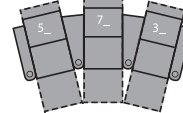

1R Manual Recliner
1E Power Recliner
39 x 42 x 43"
99 x 106 x 110cm
IA: 25" / 64cm

2R LHF Arm, Manual Recliner
2E LHF Arm, Power Recliner
32 x 42 x 43"
81 x 106 x 110cm

3R RHF Arm, Manual Recliner
3E RHF Arm, Power Recliner
32 x 42 x 43"
81 x 106 x 110cm

6R RHF Arm, LHF Wedge, Manual Recliner
6E RHF Arm, LHF Wedge, Power Recliner
46 x 42 x 43"
118 x 106 x 110cm
IA: 25" / 64cm

7R RHF Wedge, Manual Recliner
7E RHF Wedge, Power Recliner
40 x 42 x 43"
101 x 106 x 110cm

8R Armless Manual Recliner
8E Armless Power Recliner
25 x 42 x 43"
64 x 106 x 110cm

9R RHF Wedge, Manual Recliner
9E RHF Wedge, Power Recliner
40 x 42 x 43"
101 x 106 x 110cm

For more information, go to palliser.com/surroundhts

2 Seats Straight (1_/3_)
71 x 65" / 180 x 165cm

2 Seats Curved (5_/3_)
78 x 67" / 198 x 171cm

3 Seats Straight (1_/3_/3_)
103 x 65" / 261 x 165cm

3 Seats Curved (5_/7_/3_)
116 x 70" / 296 x 178cm

4 Seats Straight (1_/3_/3_/3_)
135 x 65" / 343 x 165cm