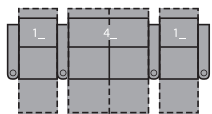

1R Manual Recliner
1E Power Recliner
39 x 42 x 43"
99 x 106 x 110cm
IA: 25" / 64cm

2R LHF Arm, Manual Recliner
2E LHF Arm, Power Recliner
32 x 42 x 43"
81 x 106 x 110cm

3R RHF Arm, Manual Recliner
3E RHF Arm, Power Recliner
32 x 42 x 43"
81 x 106 x 110cm

6R RHF Arm, LHF Wedge, Manual Recliner
6E RHF Arm, LHF Wedge, Power Recliner
46 x 42 x 43"
118 x 106 x 110cm
IA: 25" / 64cm

7R RHF Wedge, Manual Recliner
7E RHF Wedge, Power Recliner
40 x 42 x 43"
101 x 106 x 110cm

2 Seats Straight (1_/3_)
71 x 65" / 180 x 165cm

2 Seats Curved (5_/3_)
78 x 67" / 198 x 171cm

3 Seats Straight (1_/3_/3_)
103 x 65" / 261 x 165cm

3 Seats Curved (5_/7_/3_)
116 x 70" / 296 x 178cm

4 Seats Straight (1_/3_/3_/3_)
135 x 65" / 343 x 165cm

4 Seats Curved (5_/7_/7_/3_)
154 x 75" / 390 x 191cm

4 Seats Straight (1_/4_/1_)
128 x 65" / 325 x 165cm

4 Seats Curved (5_/4_/6_)
141 x 70" / 359 x 178cm