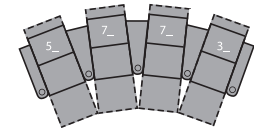

1R Manual Recliner
1E Power Recliner
39 x 42 x 43"
99 x 106 x 110cm
IA: 25" / 64cm

2R LHF Arm, Manual Recliner
2E LHF Arm, Power Recliner
32 x 42 x 43"
81 x 106 x 110cm

3R RHF Arm, Manual Recliner
3E RHF Arm, Power Recliner
32 x 42 x 43"
81 x 106 x 110cm

6R RHF Arm, LHF Wedge, Manual Recliner
6E RHF Arm, LHF Wedge, Power Recliner
46 x 42 x 43"
118 x 106 x 110cm
IA: 25" / 64cm

7R RHF Wedge, Manual Recliner
7E RHF Wedge, Power Recliner
40 x 42 x 43"
101 x 106 x 110cm

2 Seats Straight (1_/3_)
71 x 65" / 180 x 165cm

2 Seats Curved (5_/3_)
78 x 67" / 198 x 171cm

3 Seats Straight (1_/3_/3_)
103 x 65" / 261 x 165cm

3 Seats Curved (5_/7_/3_)
116 x 70" / 296 x 178cm

4 Seats Straight (1_/3_/3_/3_)
135 x 65" / 343 x 165cm

4 Seats Curved (5_/7_/7_/3_)
154 x 75" / 390 x 191cm

4 Seats Straight (1_/4_/1_)
128 x 65" / 325 x 165cm

4 Seats Curved (5_/4_/6_)
141 x 70" / 359 x 178cm