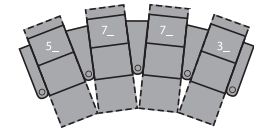

1R Manual Recliner
1E Power Recliner
38 x 42 x 42"
97 x 106 x 108cm
IA: 25" / 64cm

2R LHF Arm, Manual Recliner
2E LHF Arm, Power Recliner
32 x 42 x 42"
80 x 106 x 108cm

3R RHF Arm, Manual Recliner
3E RHF Arm, Power Recliner
32 x 42 x 42"
80 x 106 x 108cm

6R RHF Arm, LHF Wedge, Manual Recliner
6E RHF Arm, LHF Wedge, Power Recliner
46 x 42 x 42"
116 x 106 x 108cm
IA: 25" / 64cm

7R RHF Wedge, Manual Recliner
7E RHF Wedge, Power Recliner
39 x 42 x 42"
99 x 106 x 108cm

2 Seats Straight (1_/3_)
70 x 64" / 177 x 162cm

2 Seats Curved (5_/3_)
77 x 66" / 196 x 168cm

3 Seats Straight (1_/3_/3_)
101 x 64" / 257 x 162cm

3 Seats Curved (5_/7_/3_)
115 x 69" / 292 x 176cm

4 Seats Straight (1_/3_/3_/3_)
133 x 64" / 337 x 162cm

4 Seats Curved (5_/7_/7_/3_)
152 x 75" / 385 x 189cm

4 Seats Straight (1_/4_/1_)
126 x 64" / 321 x 162cm

4 Seats Curved (5_/4_/6_)
140 x 69" / 356 x 176cm