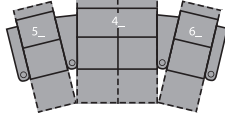

1R Manual Recliner
1E Power Recliner
38 x 42 x 42"
97 x 106 x 108cm
IA: 25" / 64cm

2R LHF Arm, Manual Recliner
2E LHF Arm, Power Recliner
32 x 42 x 42"
80 x 106 x 108cm

3R RHF Arm, Manual Recliner
3E RHF Arm, Power Recliner
32 x 42 x 42"
80 x 106 x 108cm

6R RHF Arm, LHF Wedge, Manual Recliner
6E RHF Arm, LHF Wedge, Power Recliner
46 x 42 x 42"
116 x 106 x 108cm
IA: 25" / 64cm

7R RHF Wedge, Manual Recliner
7E RHF Wedge, Power Recliner
39 x 42 x 42"
99 x 106 x 108cm

2 Seats Straight (1_/3_)
70 x 64" / 177 x 162cm

2 Seats Curved (5_/3_)
77 x 66" / 196 x 168cm

3 Seats Straight (1_/3_/3_)
101 x 64" / 257 x 162cm

3 Seats Curved (5_/7_/3_)
115 x 69" / 292 x 176cm

4 Seats Straight (1_/3_/3_/3_)
133 x 64" / 337 x 162cm

4 Seats Curved (5_/7_/7_/3_)
152 x 75" / 385 x 189cm

4 Seats Straight (1_/4_/1_)
126 x 64" / 321 x 162cm

4 Seats Curved (5_/4_/6_)
140 x 69" / 356 x 176cm