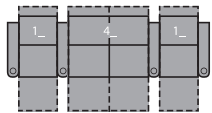

1R Manual Recliner
1E Power Recliner
38 x 42 x 42"
97 x 106 x 108cm
IA: 25" / 64cm

2R LHF Arm, Manual Recliner
2E LHF Arm, Power Recliner
32 x 42 x 42"
80 x 106 x 108cm

3R RHF Arm, Manual Recliner
3E RHF Arm, Power Recliner
32 x 42 x 42"
80 x 106 x 108cm

6R RHF Arm, LHF Wedge, Manual Recliner
6E RHF Arm, LHF Wedge, Power Recliner
46 x 42 x 42"
116 x 106 x 108cm
IA: 25" / 64cm

7R RHF Wedge, Manual Recliner
7E RHF Wedge, Power Recliner
39 x 42 x 42"
99 x 106 x 108cm

2 Seats Straight (1_/3_)
70 x 64" / 177 x 162cm

2 Seats Curved (5_/3_)
77 x 66" / 196 x 168cm

3 Seats Straight (1_/3_/3_)
101 x 64" / 257 x 162cm

3 Seats Curved (5_/7_/3_)
115 x 69" / 292 x 176cm

4 Seats Straight (1_/3_/3_/3_)
133 x 64" / 337 x 162cm

4 Seats Curved (5_/7_/7_/3_)
152 x 75" / 385 x 189cm

4 Seats Straight (1_/4_/1_)
126 x 64" / 321 x 162cm

4 Seats Curved (5_/4_/6_)
140 x 69" / 356 x 176cm