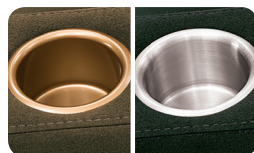

ACCESSORIES (SOLD SEPARATELY)

Battery Pack

49001-BP-000A00

Compatible with all power pieces (one per piece)

1R Manual Recliner / 3R RHF Arm, Manual Recliner / 3R RHF Arm, Manual Recliner

STYLE FEATURES

Sliding Arm - Cover up your cupholders for a clean look and more usable space.

OPTIONS

Cupholders - Choice of Antique or Stainless Steel.

Wireless Bass Shaker - Feel the sound with an acclaimed low-frequency audio transducer.

Foot Option - Choice of Espresso, Hazelnut, Mahogany or Aluminum.