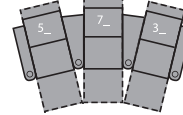

1R Manual Recliner
1E Power Recliner
38 x 42 x 42"
97 x 106 x 108cm
IA: 25" / 64cm

2R LHF Arm, Manual Recliner
2E LHF Arm, Power Recliner
32 x 42 x 42"
80 x 106 x 108cm

3R RHF Arm, Manual Recliner
3E RHF Arm, Power Recliner
32 x 42 x 42"
80 x 106 x 108cm

6R RHF Arm, LHF Wedge, Manual Recliner
6E RHF Arm, LHF Wedge, Power Recliner
46 x 42 x 42"
116 x 106 x 108cm
IA: 25" / 64cm

7R RHF Wedge, Manual Recliner
7E RHF Wedge, Power Recliner
39 x 42 x 42"
99 x 106 x 108cm

8R Armless Manual Recliner
8E Armless Power Recliner
25 x 42 x 42"
64 x 106 x 108cm

9R RHF Wedge, Manual Recliner
9E RHF Wedge, Power Recliner
39 x 42 x 42"
99 x 106 x 108cm

For more information, go to palliser.com/surroundhts

2 Seats Straight (1_/3_)
70 x 64" / 177 x 162cm

2 Seats Curved (5_/3_)
77 x 66" / 196 x 168cm

3 Seats Straight (1_/3_/3_)
101 x 64" / 257 x 162cm

3 Seats Curved (5_/7_/3_)
115 x 69" / 292 x 176cm

4 Seats Straight (1_/3_/3_/3_)
133 x 64" / 337 x 162cm