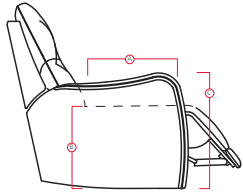

- A Seat Depth 23" / 58cm
- B Seat Height 22" / 56cm
- C Arm Height 26" / 66cm

Features

> Sliding arm

Options

- > Cupholder
- > Wireless Bass Shaker
- > Foot options

Accessories

- > Battery pack
- > Battery Y cable

2 Seats Straight (1_/3_)
70 x 64" / 177 x 162cm

2 Seats Curved (5_/3_)
77 x 66" / 196 x 168cm

3 Seats Straight (1_/3_/3_)
101 x 64" / 257 x 162cm

3 Seats Curved (5_/7_/3_)
115 x 69" / 292 x 176cm

4 Seats Straight (1_/3_/3_/3_)
133 x 64" / 337 x 162cm