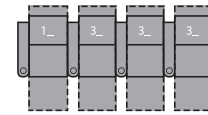

1R Manual Recliner
1E Power Recliner
38 x 42 x 42"
97 x 106 x 108cm
IA: 25" / 64cm

2R LHF Arm, Manual Recliner
2E LHF Arm, Power Recliner
32 x 42 x 42"
80 x 106 x 108cm

3R RHF Arm, Manual Recliner
3E RHF Arm, Power Recliner
32 x 42 x 42"
80 x 106 x 108cm

6R RHF Arm, LHF Wedge, Manual Recliner
6E RHF Arm, LHF Wedge, Power Recliner
46 x 42 x 42"
116 x 106 x 108cm
IA: 25" / 64cm

7R RHF Wedge, Manual Recliner
7E RHF Wedge, Power Recliner
39 x 42 x 42"
99 x 106 x 108cm

2 Seats Straight (1_/3_)
70 x 64" / 177 x 162cm

2 Seats Curved (5_/3_)
77 x 66" / 196 x 168cm

3 Seats Straight (1_/3_/3_)
101 x 64" / 257 x 162cm

3 Seats Curved (5_/7_/3_)
115 x 69" / 292 x 176cm

4 Seats Straight (1_/3_/3_/3_)
133 x 64" / 337 x 162cm

4 Seats Curved (5_/7_/7_/3_)
152 x 75" / 385 x 189cm

4 Seats Straight (1_/4_/1_)
126 x 64" / 321 x 162cm

4 Seats Curved (5_/4_/6_)
140 x 69" / 356 x 176cm