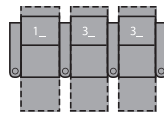

1R Manual Recliner
1E Power Recliner
38 x 42 x 42"
97 x 106 x 108cm
IA: 25" / 64cm

2R LHF Arm, Manual Recliner
2E LHF Arm, Power Recliner
32 x 42 x 42"
80 x 106 x 108cm

3R RHF Arm, Manual Recliner
3E RHF Arm, Power Recliner
32 x 42 x 42"
80 x 106 x 108cm

6R RHF Arm, LHF Wedge, Manual Recliner
6E RHF Arm, LHF Wedge, Power Recliner
46 x 42 x 42"
116 x 106 x 108cm
IA: 25" / 64cm

7R RHF Wedge, Manual Recliner
7E RHF Wedge, Power Recliner
39 x 42 x 42"
99 x 106 x 108cm

8R Armless Manual Recliner
8E Armless Power Recliner
25 x 42 x 42"
64 x 106 x 108cm

9R RHF Wedge, Manual Recliner
9E RHF Wedge, Power Recliner
39 x 42 x 42"
99 x 106 x 108cm

For more information, go to palliser.com/surroundhts

2 Seats Straight (1_/3_)
70 x 64" / 177 x 162cm

2 Seats Curved (5_/3_)
77 x 66" / 196 x 168cm

3 Seats Straight (1_/3_/3_)
101 x 64" / 257 x 162cm

3 Seats Curved (5_/7_/3_)
115 x 69" / 292 x 176cm

4 Seats Straight (1_/3_/3_/3_)
133 x 64" / 337 x 162cm