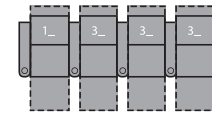

1R Manual Recliner
 1E Power Recliner
 35 x 41 x 41"
 90 x 104 x 104cm
 IA: 23" / 59cm

2R LHF Arm,
 Manual Recliner
 2E LHF Arm,
 Power Recliner
 29 x 41 x 41"
 74 x 104 x 104cm

3R RHF Arm,
 Manual Recliner
 3E RHF Arm,
 Power Recliner
 29 x 41 x 41"
 74 x 104 x 104cm

6R RHF Arm, LHF Wedge,
 Manual Recliner
 6E RHF Arm, LHF Wedge,
 Power Recliner
 41 x 41 x 41"
 104 x 104 x 104cm
 IA: 23" / 59cm

7R RHF Wedge,
 Manual Recliner
 7E RHF Wedge,
 Power Recliner
 35 x 41 x 41"
 88 x 104 x 104cm

2 Seats Straight (1_3_)
 64 x 68" / 162 x 171cm

2 Seats Curved (5_3_)
 68 x 69" / 174 x 176cm

3 Seats Straight (1_3_3_)
 92 x 68" / 234 x 172cm

3 Seats Curved (5_7_3_)
 102 x 72" / 260 x 182cm

4 Seats Straight (1_3_3_3_)
 121 x 68" / 306 x 172cm

4 Seats Curved (5_7_7_3_)
 135 x 76" / 344 x 193cm

4 Seats Straight (1_4_1_)
 116 x 68" / 293 x 172cm

4 Seats Curved (5_4_6_)
 126 x 72" / 319 x 182cm