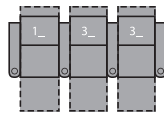

1R Manual Recliner
 1E Power Recliner
 35 x 41 x 41"
 90 x 104 x 104cm
 IA: 23" / 59cm

2R LHF Arm,
 Manual Recliner
 2E LHF Arm,
 Power Recliner
 29 x 41 x 41"
 74 x 104 x 104cm

3R RHF Arm,
 Manual Recliner
 3E RHF Arm,
 Power Recliner
 29 x 41 x 41"
 74 x 104 x 104cm

6R RHF Arm, LHF Wedge,
 Manual Recliner
 6E RHF Arm, LHF Wedge,
 Power Recliner
 41 x 41 x 41"
 104 x 104 x 104cm
 IA: 23" / 59cm

7R RHF Wedge,
 Manual Recliner
 7E RHF Wedge,
 Power Recliner
 35 x 41 x 41"
 88 x 104 x 104cm

8R Armless Manual Recliner
 8E Armless Power Recliner
 23 x 41 x 41"
 59 x 104 x 104cm

9R RHF Wedge,
 Manual Recliner
 9E RHF Wedge,
 Power Recliner
 35 x 41 x 41"
 88 x 104 x 104cm

For more information, go to palliser.com/surroundhts

2 Seats Straight (1_3_)
 64 x 68" / 162 x 171cm

2 Seats Curved (5_3_)
 68 x 69" / 174 x 176cm

3 Seats Straight (1_3_3_)
 92 x 68" / 234 x 172cm

3 Seats Curved (5_7_3_)
 102 x 72" / 260 x 182cm

4 Seats Straight (1_3_3_3_)
 121 x 68" / 306 x 172cm