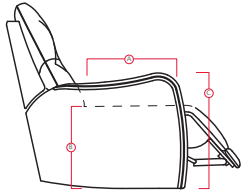

Compatible with all pieces that have been ordered with a table

41457 / 46457 FEEDBACK

Printed in Canada 01/14

PALLISER[®]
My Home, My Style, My Way[™]

41457 / 46457 FEEDBACK

DIMENSIONS SHOWN AS WIDTH X DEPTH X HEIGHT.
 SPECIFICATIONS ARE CORRECT AT TIME OF PRINTING AND ARE SUBJECT TO CHANGE WITHOUT NOTICE.
LHF – LEFT HAND FACING **RHF** – RIGHT HAND FACING **IA** – INSIDE ARM TO INSIDE ARM

- A** Seat Depth 22" / 56cm
- B** Seat Height 21" / 53cm
- C** Arm Height 26" / 66cm

Options

- > LED
- > Tray tables
- > Cupholder
- > Wireless Bass Shaker
- > Grommets for use with accessories
- > Nail head