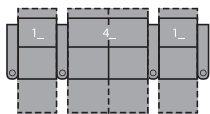

1R Manual Recliner
 1E Power Recliner
 35 x 41 x 41"
 90 x 104 x 104cm
 IA: 23" / 59cm

2R LHF Arm,
 Manual Recliner
 2E LHF Arm,
 Power Recliner
 29 x 41 x 41"
 74 x 104 x 104cm

3R RHF Arm,
 Manual Recliner
 3E RHF Arm,
 Power Recliner
 29 x 41 x 41"
 74 x 104 x 104cm

6R RHF Arm, LHF Wedge,
 Manual Recliner
 6E RHF Arm, LHF Wedge,
 Power Recliner
 41 x 41 x 41"
 104 x 104 x 104cm
 IA: 23" / 59cm

7R RHF Wedge,
 Manual Recliner
 7E RHF Wedge,
 Power Recliner
 35 x 41 x 41"
 88 x 104 x 104cm

2 Seats Straight (1_3_)
 64 x 68" / 162 x 171cm

2 Seats Curved (5_3_)
 68 x 69" / 174 x 176cm

3 Seats Straight (1_3_3_)
 92 x 68" / 234 x 172cm

3 Seats Curved (5_7_3_)
 102 x 72" / 260 x 182cm

4 Seats Straight (1_3_3_3_)
 121 x 68" / 306 x 172cm

4 Seats Curved (5_7_7_3_)
 135 x 76" / 344 x 193cm

4 Seats Straight (1_4_1_)
 116 x 68" / 293 x 172cm

4 Seats Curved (5_4_6_)
 126 x 72" / 319 x 182cm