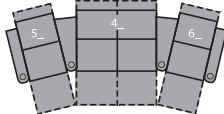

1R Manual Recliner
 1E Power Recliner
 35 x 41 x 41"
 90 x 104 x 104cm
 IA: 23" / 59cm

2R LHF Arm,
 Manual Recliner
 2E LHF Arm,
 Power Recliner
 29 x 41 x 41"
 74 x 104 x 104cm

3R RHF Arm,
 Manual Recliner
 3E RHF Arm,
 Power Recliner
 29 x 41 x 41"
 74 x 104 x 104cm

6R RHF Arm, LHF Wedge,
 Manual Recliner
 6E RHF Arm, LHF Wedge,
 Power Recliner
 41 x 41 x 41"
 104 x 104 x 104cm
 IA: 23" / 59cm

7R RHF Wedge,
 Manual Recliner
 7E RHF Wedge,
 Power Recliner
 35 x 41 x 41"
 88 x 104 x 104cm

2 Seats Straight (1_3_)
 64 x 68" / 162 x 171cm

2 Seats Curved (5_3_)
 68 x 69" / 174 x 176cm

3 Seats Straight (1_3_3_)
 92 x 68" / 234 x 172cm

3 Seats Curved (5_7_3_)
 102 x 72" / 260 x 182cm

4 Seats Straight (1_3_3_3_)
 121 x 68" / 306 x 172cm

4 Seats Curved (5_7_7_3_)
 135 x 76" / 344 x 193cm

4 Seats Straight (1_4_1_)
 116 x 68" / 293 x 172cm

4 Seats Curved (5_4_6_)
 126 x 72" / 319 x 182cm