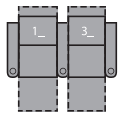

2 Seats Straight (1_3_)
64 x 68" / 162 x 171cm