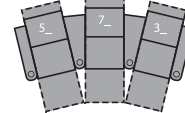

1R Manual Recliner
 1E Power Recliner
 35 x 41 x 41"
 90 x 104 x 104cm
 IA: 23" / 59cm

2R LHF Arm,
 Manual Recliner
 2E LHF Arm,
 Power Recliner
 29 x 41 x 41"
 74 x 104 x 104cm

3R RHF Arm,
 Manual Recliner
 3E RHF Arm,
 Power Recliner
 29 x 41 x 41"
 74 x 104 x 104cm

6R RHF Arm, LHF Wedge,
 Manual Recliner
 6E RHF Arm, LHF Wedge,
 Power Recliner
 41 x 41 x 41"
 104 x 104 x 104cm
 IA: 23" / 59cm

7R RHF Wedge,
 Manual Recliner
 7E RHF Wedge,
 Power Recliner
 35 x 41 x 41"
 88 x 104 x 104cm

8R Armless Manual Recliner
 8E Armless Power Recliner
 23 x 41 x 41"
 59 x 104 x 104cm

9R RHF Wedge,
 Manual Recliner
 9E RHF Wedge,
 Power Recliner
 35 x 41 x 41"
 88 x 104 x 104cm

For more information, go to palliser.com/surroundhts

2 Seats Straight (1_3_)
 64 x 68" / 162 x 171cm

2 Seats Curved (5_3_)
 68 x 69" / 174 x 176cm

3 Seats Straight (1_3_3_)
 92 x 68" / 234 x 172cm

3 Seats Curved (5_7_3_)
 102 x 72" / 260 x 182cm

4 Seats Straight (1_3_3_3_)
 121 x 68" / 306 x 172cm