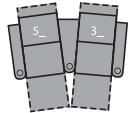

1R Manual Recliner
 1E Power Recliner
 35 x 41 x 41"
 90 x 104 x 104cm
 IA: 23" / 59cm

2R LHF Arm,
 Manual Recliner
 2E LHF Arm,
 Power Recliner
 29 x 41 x 41"
 74 x 104 x 104cm

3R RHF Arm,
 Manual Recliner
 3E RHF Arm,
 Power Recliner
 29 x 41 x 41"
 74 x 104 x 104cm

6R RHF Arm, LHF Wedge,
 Manual Recliner
 6E RHF Arm, LHF Wedge,
 Power Recliner
 41 x 41 x 41"
 104 x 104 x 104cm
 IA: 23" / 59cm

7R RHF Wedge,
 Manual Recliner
 7E RHF Wedge,
 Power Recliner
 35 x 41 x 41"
 88 x 104 x 104cm

8R Armless Manual Recliner
 8E Armless Power Recliner
 23 x 41 x 41"
 59 x 104 x 104cm

9R RHF Wedge,
 Manual Recliner
 9E RHF Wedge,
 Power Recliner
 35 x 41 x 41"
 88 x 104 x 104cm

For more information, go to palliser.com/surroundhts

2 Seats Straight (1_3_)
 64 x 68" / 162 x 171cm

2 Seats Curved (5_3_)
 68 x 69" / 174 x 176cm

3 Seats Straight (1_3_3_)
 92 x 68" / 234 x 172cm

3 Seats Curved (5_7_3_)
 102 x 72" / 260 x 182cm

4 Seats Straight (1_3_3_3_)
 121 x 68" / 306 x 172cm