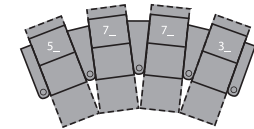

1R Manual Recliner
 1E Power Recliner
 35 x 41 x 41"
 90 x 104 x 104cm
 IA: 23" / 59cm

2R LHF Arm,
 Manual Recliner
 2E LHF Arm,
 Power Recliner
 29 x 41 x 41"
 74 x 104 x 104cm

3R RHF Arm,
 Manual Recliner
 3E RHF Arm,
 Power Recliner
 29 x 41 x 41"
 74 x 104 x 104cm

6R RHF Arm, LHF Wedge,
 Manual Recliner
 6E RHF Arm, LHF Wedge,
 Power Recliner
 41 x 41 x 41"
 104 x 104 x 104cm
 IA: 23" / 59cm

7R RHF Wedge,
 Manual Recliner
 7E RHF Wedge,
 Power Recliner
 35 x 41 x 41"
 88 x 104 x 104cm

2 Seats Straight (1_3_)
 64 x 68" / 162 x 171cm

2 Seats Curved (5_3_)
 68 x 69" / 174 x 176cm

3 Seats Straight (1_3_3_)
 92 x 68" / 234 x 172cm

3 Seats Curved (5_7_3_)
 102 x 72" / 260 x 182cm

4 Seats Straight (1_3_3_3_)
 121 x 68" / 306 x 172cm

4 Seats Curved (5_7_7_3_)
 135 x 76" / 344 x 193cm

4 Seats Straight (1_4_1_)
 116 x 68" / 293 x 172cm

4 Seats Curved (5_4_6_)
 126 x 72" / 319 x 182cm