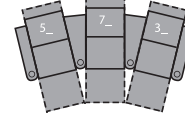

1R Manual Recliner
1E Power Recliner
38 x 39 x 42"
98 x 98 x 106cm
IA: 25" / 65cm

2R LHF Arm, Manual Recliner
2E LHF Arm, Power Recliner
33 x 39 x 42"
84 x 98 x 106cm

3R RHF Arm, Manual Recliner
3E RHF Arm, Power Recliner
33 x 39 x 42"
84 x 98 x 106cm

6R RHF Arm, LHF Wedge, Manual Recliner
6E RHF Arm, LHF Wedge, Power Recliner
44 x 39 x 42"
111 x 98 x 106cm
IA: 25" / 65cm

7R RHF Wedge, Manual Recliner
7E RHF Wedge, Power Recliner
37 x 39 x 42"
94 x 98 x 106cm

8R Armless Manual Recliner
8E Armless Power Recliner
25 x 39 x 42"
65 x 98 x 106cm

9R RHF Wedge, Manual Recliner
9E RHF Wedge, Power Recliner
37 x 39 x 42"
94 x 98 x 106cm

For more information, go to palliser.com/surroundhts

2 Seats Straight (1_/3_)
70 x 65" / 179 x 165cm

2 Seats Curved (5_/3_)
75 x 66" / 191 x 168cm

3 Seats Straight (1_/3_/3_)
102 x 65" / 260 x 165cm

3 Seats Curved (5_/7_/3_)
112 x 69" / 285 x 175cm

4 Seats Straight (1_/3_/3_/3_)
134 x 65" / 341 x 165cm