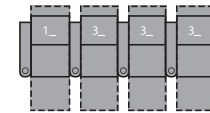

1R Manual Recliner
1E Power Recliner
38 x 39 x 42"
98 x 98 x 106cm
IA: 25" / 65cm

2R LHF Arm, Manual Recliner
2E LHF Arm, Power Recliner
33 x 39 x 42"
84 x 98 x 106cm

3R RHF Arm, Manual Recliner
3E RHF Arm, Power Recliner
33 x 39 x 42"
84 x 98 x 106cm

6R RHF Arm, LHF Wedge, Manual Recliner
6E RHF Arm, LHF Wedge, Power Recliner
44 x 39 x 42"
111 x 98 x 106cm
IA: 25" / 65cm

7R RHF Wedge, Manual Recliner
7E RHF Wedge, Power Recliner
37 x 39 x 42"
94 x 98 x 106cm

2 Seats Straight (1_/3_)
70 x 65" / 179 x 165cm

2 Seats Curved (5_/3_)
75 x 66" / 191 x 168cm

3 Seats Straight (1_/3_/3_)
102 x 65" / 260 x 165cm

3 Seats Curved (5_/7_/3_)
112 x 69" / 285 x 175cm

4 Seats Straight (1_/3_/3_/3_)
134 x 65" / 341 x 165cm

4 Seats Curved (5_/7_/7_/3_)
149 x 71" / 377 x 181cm

4 Seats Straight (1_/4_/1_)
128 x 65" / 324 x 165cm

4 Seats Curved (5_/4_/6_)
138 x 68" / 350 x 174cm