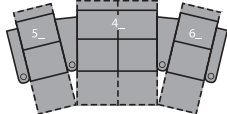

1R Manual Recliner
1E Power Recliner
38 x 39 x 42"
98 x 98 x 106cm
IA: 25" / 65cm

2R LHF Arm, Manual Recliner
2E LHF Arm, Power Recliner
33 x 39 x 42"
84 x 98 x 106cm

3R RHF Arm, Manual Recliner
3E RHF Arm, Power Recliner
33 x 39 x 42"
84 x 98 x 106cm

6R RHF Arm, LHF Wedge, Manual Recliner
6E RHF Arm, LHF Wedge, Power Recliner
44 x 39 x 42"
111 x 98 x 106cm
IA: 25" / 65cm

7R RHF Wedge, Manual Recliner
7E RHF Wedge, Power Recliner
37 x 39 x 42"
94 x 98 x 106cm

2 Seats Straight (1_/3_)
70 x 65" / 179 x 165cm

2 Seats Curved (5_/3_)
75 x 66" / 191 x 168cm

3 Seats Straight (1_/3_/3_)
102 x 65" / 260 x 165cm

3 Seats Curved (5_/7_/3_)
112 x 69" / 285 x 175cm

4 Seats Straight (1_/3_/3_/3_)
134 x 65" / 341 x 165cm

4 Seats Curved (5_/7_/7_/3_)
149 x 71" / 377 x 181cm

4 Seats Straight (1_/4_/1_)
128 x 65" / 324 x 165cm

4 Seats Curved (5_/4_/6_)
138 x 68" / 350 x 174cm