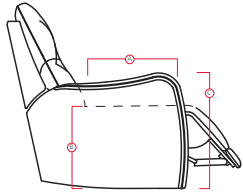

41452 / 46452 CURRENT

Printed in Canada 06/13

PALLISER[®]
My Home, My Style, My Way[™]

41452 / 46452 CURRENT

DIMENSIONS SHOWN AS WIDTH X DEPTH X HEIGHT.
SPECIFICATIONS ARE CORRECT AT TIME OF PRINTING AND ARE SUBJECT TO CHANGE WITHOUT NOTICE.
LHF – LEFT HAND FACING RHF – RIGHT HAND FACING IA – INSIDE ARM TO INSIDE ARM

- A Seat Depth 21" / 53cm
- B Seat Height 21" / 53cm
- C Arm Height 25" / 64cm

Options

- > LED
- > Cupholder
- > Wireless Bass Shaker

Accessories

- > Battery pack
- > Battery Y cable

- > Chaise styling
- > Hardwood, softwood and engineered wood products; all joints pinned & glued for uniformity & strength
- > Back: premium elastic webbing
- > Seat: 8 gauge sinuous wire springs
- > Seat fill: 1.8 lb high resilience foam
- > Back fill: blown fibre
- > Inside handle for manual operation
- > D-pull for manual operation of armless SKUs
- > Toggle switch for power operation
- > LED cupholder switch for power operation
- > Inside handle for power operation of armless SKUs

2 Seats Straight (1_/3_)
70 x 65" / 179 x 165cm

2 Seats Curved (5_/3_)
75 x 66" / 191 x 168cm

3 Seats Straight (1_/3_/3_)
102 x 65" / 260 x 165cm

3 Seats Curved (5_/7_/3_)
112 x 69" / 285 x 175cm

4 Seats Straight (1_/3_/3_/3_)
134 x 65" / 341 x 165cm

4 Seats Curved (5_/7_/7_/3_)
149 x 71" / 377 x 181cm

4 Seats Straight (1_/4_/1_)
128 x 65" / 324 x 165cm

4 Seats Curved (5_/4_/6_)
138 x 68" / 350 x 174cm