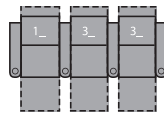

1R Manual Recliner
1E Power Recliner
38 x 39 x 42"
98 x 98 x 106cm
IA: 25" / 65cm

2R LHF Arm, Manual Recliner
2E LHF Arm, Power Recliner
33 x 39 x 42"
84 x 98 x 106cm

3R RHF Arm, Manual Recliner
3E RHF Arm, Power Recliner
33 x 39 x 42"
84 x 98 x 106cm

6R RHF Arm, LHF Wedge, Manual Recliner
6E RHF Arm, LHF Wedge, Power Recliner
44 x 39 x 42"
111 x 98 x 106cm
IA: 25" / 65cm

7R RHF Wedge, Manual Recliner
7E RHF Wedge, Power Recliner
37 x 39 x 42"
94 x 98 x 106cm

8R Armless Manual Recliner
8E Armless Power Recliner
25 x 39 x 42"
65 x 98 x 106cm

9R RHF Wedge, Manual Recliner
9E RHF Wedge, Power Recliner
37 x 39 x 42"
94 x 98 x 106cm

For more information, go to palliser.com/surroundhts

2 Seats Straight (1_/3_)
70 x 65" / 179 x 165cm

2 Seats Curved (5_/3_)
75 x 66" / 191 x 168cm

3 Seats Straight (1_/3_/3_)
102 x 65" / 260 x 165cm

3 Seats Curved (5_/7_/3_)
112 x 69" / 285 x 175cm

4 Seats Straight (1_/3_/3_/3_)
134 x 65" / 341 x 165cm