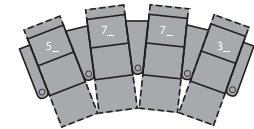

1R Manual Recliner
1E Power Recliner
38 x 39 x 42"
98 x 98 x 106cm
IA: 25" / 65cm

2R LHF Arm, Manual Recliner
2E LHF Arm, Power Recliner
33 x 39 x 42"
84 x 98 x 106cm

3R RHF Arm, Manual Recliner
3E RHF Arm, Power Recliner
33 x 39 x 42"
84 x 98 x 106cm

6R RHF Arm, LHF Wedge, Manual Recliner
6E RHF Arm, LHF Wedge, Power Recliner
44 x 39 x 42"
111 x 98 x 106cm
IA: 25" / 65cm

7R RHF Wedge, Manual Recliner
7E RHF Wedge, Power Recliner
37 x 39 x 42"
94 x 98 x 106cm

2 Seats Straight (1_/3_)
70 x 65" / 179 x 165cm

2 Seats Curved (5_/3_)
75 x 66" / 191 x 168cm

3 Seats Straight (1_/3_/3_)
102 x 65" / 260 x 165cm

3 Seats Curved (5_/7_/3_)
112 x 69" / 285 x 175cm

4 Seats Straight (1_/3_/3_/3_)
134 x 65" / 341 x 165cm

4 Seats Curved (5_/7_/7_/3_)
149 x 71" / 377 x 181cm

4 Seats Straight (1_/4_/1_)
128 x 65" / 324 x 165cm

4 Seats Curved (5_/4_/6_)
138 x 68" / 350 x 174cm