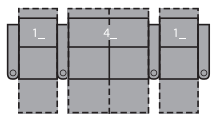

1R Manual Recliner
1E Power Recliner
38 x 39 x 42"
98 x 98 x 106cm
IA: 25" / 65cm

2R LHF Arm, Manual Recliner
2E LHF Arm, Power Recliner
33 x 39 x 42"
84 x 98 x 106cm

3R RHF Arm, Manual Recliner
3E RHF Arm, Power Recliner
33 x 39 x 42"
84 x 98 x 106cm

6R RHF Arm, LHF Wedge, Manual Recliner
6E RHF Arm, LHF Wedge, Power Recliner
44 x 39 x 42"
111 x 98 x 106cm
IA: 25" / 65cm

7R RHF Wedge, Manual Recliner
7E RHF Wedge, Power Recliner
37 x 39 x 42"
94 x 98 x 106cm

2 Seats Straight (1_/3_)
70 x 65" / 179 x 165cm

2 Seats Curved (5_/3_)
75 x 66" / 191 x 168cm

3 Seats Straight (1_/3_/3_)
102 x 65" / 260 x 165cm

3 Seats Curved (5_/7_/3_)
112 x 69" / 285 x 175cm

4 Seats Straight (1_/3_/3_/3_)
134 x 65" / 341 x 165cm

4 Seats Curved (5_/7_/7_/3_)
149 x 71" / 377 x 181cm

4 Seats Straight (1_/4_/1_)
128 x 65" / 324 x 165cm

4 Seats Curved (5_/4_/6_)
138 x 68" / 350 x 174cm