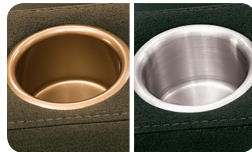

OPTIONS

LED Lights & Cupholders - Provides a gentle glow for safe movement and finding your beverage in the dark.

Cupholders - Choice of Antique or Stainless Steel.

Wireless Bass Shaker - Feel the sound with an acclaimed low-frequency audio transducer.