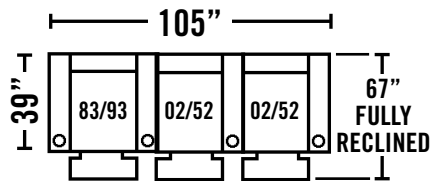

221-01 LAF 1-ARM RECLINER
221-51 LAF 1-ARM RECLINER W/POWER

Overall Dimensions: W.33 D.39 H.41
Seat Dimensions: W.25 D.22 H.21

221-02 RAF 1-ARM RECLINER
221-52 RAF 1-ARM RECLINER W/POWER

Overall Dimensions: W.33 D.39 H.41
Seat Dimensions: W.25 D.22 H.21

221-08 ARMLESS DOUBLE RECLINING LOVESEAT
221-19 ARMLESS DOUBLE RECLINING LOVESEAT W/POWER

Overall Dimensions: W.50 D.39 H.41
Seat Dimensions: W.50 D.22 H.21

221-34 RAF 2-ARM CONSOLE RECLINER W/LAF ANGLED ARM

221-92 RAF 2-ARM CONSOLE RECLINER W/LAF ANGLED ARM & POWER

Overall Dimensions: W.43 D.39 H.41
Seat Dimensions: W.25 D.22 H.21

221-09 ARMLESS RECLINER
221-99 ARMLESS RECLINER W/POWER

Overall Dimensions: W.25 D.39 H.41
Seat Dimensions: W.25 D.22 H.21

221-81 LAF 2-ARM CONSOLE RECLINER W/RAF ANGLED ARM
221-31 LAF 2-ARM CONSOLE RECLINER W/RAF ANGLED ARM & POWER

Overall Dimensions: W.43 D.39 H.41
Seat Dimensions: W.25 D.22 H.21

221-82 RAF 1-ARM CONSOLE RECLINER W/ANGLED ARM

221-32 RAF 1-ARM CONSOLE RECLINER W/ANGLED ARM & POWER

Overall Dimensions: W.37 D.39 H.41
Seat Dimensions: W.25 D.22 H.21

221-83 2-ARM RECLINER
221-93 2-ARM RECLINER W/POWER

Overall Dimensions: W.39 D.39 H.41
Seat Dimensions: W.25 D.22 H.21

ALSO AVAILABLE IN: SIMPLE SOLUTIONS

POPULAR CONFIGURATIONS

This c-print is property of Lane Furniture Industries, Inc., and possession does not constitute authority to purchase furniture. Specifications shown are subject to change without notice. ©2011 Lane Furniture Industries, Inc.

LANEFURNITURE.COM

221 PALISADES