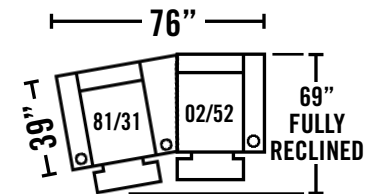

221-01 LAF 1-ARM RECLINER
221-51 LAF 1-ARM RECLINER W/POWER

Overall Dimensions: W.33 D.39 H.41
Seat Dimensions: W.25 D.22 H.21

221-02 RAF 1-ARM RECLINER
221-52 RAF 1-ARM RECLINER W/POWER

Overall Dimensions: W.33 D.39 H.41
Seat Dimensions: W.25 D.22 H.21

221-08 ARMLESS DOUBLE RECLINING LOVESEAT
221-19 ARMLESS DOUBLE RECLINING LOVESEAT W/POWER

Overall Dimensions: W.50 D.39 H.41
Seat Dimensions: W.50 D.22 H.21

221-34 RAF 2-ARM CONSOLE RECLINER W/LAF ANGLED ARM

221-92 RAF 2-ARM CONSOLE RECLINER W/LAF ANGLED ARM & POWER

Overall Dimensions: W.43 D.39 H.41
Seat Dimensions: W.25 D.22 H.21

221-09 ARMLESS RECLINER
221-99 ARMLESS RECLINER W/POWER

Overall Dimensions: W.25 D.39 H.41
Seat Dimensions: W.25 D.22 H.21

221-81 LAF 2-ARM CONSOLE RECLINER W/RAF ANGLED ARM
221-31 LAF 2-ARM CONSOLE RECLINER W/RAF ANGLED ARM & POWER

Overall Dimensions: W.43 D.39 H.41
Seat Dimensions: W.25 D.22 H.21

221-82 RAF 1-ARM CONSOLE RECLINER W/ANGLED ARM

221-32 RAF 1-ARM CONSOLE RECLINER W/ANGLED ARM & POWER

Overall Dimensions: W.37 D.39 H.41
Seat Dimensions: W.25 D.22 H.21

221-83 2-ARM RECLINER
221-93 2-ARM RECLINER W/POWER

Overall Dimensions: W.39 D.39 H.41
Seat Dimensions: W.25 D.22 H.21

ALSO AVAILABLE IN: SIMPLE SOLUTIONS

POPULAR CONFIGURATIONS

This c-print is property of Lane Furniture Industries, Inc., and possession does not constitute authority to purchase furniture. Specifications shown are subject to change without notice. ©2011 Lane Furniture Industries, Inc.

LANEFURNITURE.COM

221 PALISADES