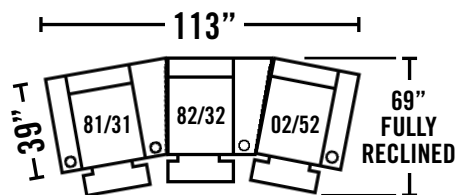

221-01 LAF 1-ARM RECLINER
221-51 LAF 1-ARM RECLINER W/POWER

Overall Dimensions: W.33 D.39 H.41
Seat Dimensions: W.25 D.22 H.21

221-02 RAF 1-ARM RECLINER
221-52 RAF 1-ARM RECLINER W/POWER

Overall Dimensions: W.33 D.39 H.41
Seat Dimensions: W.25 D.22 H.21

221-08 ARMLESS DOUBLE RECLINING LOVESEAT
221-19 ARMLESS DOUBLE RECLINING LOVESEAT W/POWER

Overall Dimensions: W.50 D.39 H.41
Seat Dimensions: W.50 D.22 H.21

221-34 RAF 2-ARM CONSOLE RECLINER W/LAF ANGLED ARM

221-92 RAF 2-ARM CONSOLE RECLINER W/LAF ANGLED ARM & POWER

Overall Dimensions: W.43 D.39 H.41
Seat Dimensions: W.25 D.22 H.21

221-09 ARMLESS RECLINER
221-99 ARMLESS RECLINER W/POWER

Overall Dimensions: W.25 D.39 H.41
Seat Dimensions: W.25 D.22 H.21

221-81 LAF 2-ARM CONSOLE RECLINER W/RAF ANGLED ARM
221-31 LAF 2-ARM CONSOLE RECLINER W/RAF ANGLED ARM & POWER

Overall Dimensions: W.43 D.39 H.41
Seat Dimensions: W.25 D.22 H.21

221-82 RAF 1-ARM CONSOLE RECLINER W/ANGLED ARM

221-32 RAF 1-ARM CONSOLE RECLINER W/ANGLED ARM & POWER

Overall Dimensions: W.37 D.39 H.41
Seat Dimensions: W.25 D.22 H.21

221-83 2-ARM RECLINER
221-93 2-ARM RECLINER W/POWER

Overall Dimensions: W.39 D.39 H.41
Seat Dimensions: W.25 D.22 H.21

ALSO AVAILABLE IN: SIMPLE SOLUTIONS

POPULAR CONFIGURATIONS

This c-print is property of Lane Furniture Industries, Inc., and possession does not constitute authority to purchase furniture. Specifications shown are subject to change without notice. ©2011 Lane Furniture Industries, Inc.

LANEFURNITURE.COM

221 PALISADES