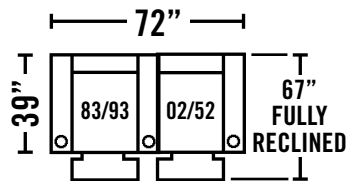

221-01 LAF 1-ARM RECLINER
221-51 LAF 1-ARM RECLINER W/POWER

Overall Dimensions: W.33 D.39 H.41
Seat Dimensions: W.25 D.22 H.21

221-02 RAF 1-ARM RECLINER
221-52 RAF 1-ARM RECLINER W/POWER

Overall Dimensions: W.33 D.39 H.41
Seat Dimensions: W.25 D.22 H.21

221-08 ARMLESS DOUBLE RECLINING LOVESEAT
221-19 ARMLESS DOUBLE RECLINING LOVESEAT W/POWER

Overall Dimensions: W.50 D.39 H.41
Seat Dimensions: W.50 D.22 H.21

221-34 RAF 2-ARM CONSOLE RECLINER W/LAF ANGLED ARM

221-92 RAF 2-ARM CONSOLE RECLINER W/LAF ANGLED ARM & POWER

Overall Dimensions: W.43 D.39 H.41
Seat Dimensions: W.25 D.22 H.21

221-09 ARMLESS RECLINER
221-99 ARMLESS RECLINER W/POWER

Overall Dimensions: W.25 D.39 H.41
Seat Dimensions: W.25 D.22 H.21

221-81 LAF 2-ARM CONSOLE RECLINER W/RAF ANGLED ARM
221-31 LAF 2-ARM CONSOLE RECLINER W/RAF ANGLED ARM & POWER

Overall Dimensions: W.43 D.39 H.41
Seat Dimensions: W.25 D.22 H.21

221-82 RAF 1-ARM CONSOLE RECLINER W/ANGLED ARM

221-32 RAF 1-ARM CONSOLE RECLINER W/ANGLED ARM & POWER

Overall Dimensions: W.37 D.39 H.41
Seat Dimensions: W.25 D.22 H.21

221-83 2-ARM RECLINER
221-93 2-ARM RECLINER W/POWER

Overall Dimensions: W.39 D.39 H.41
Seat Dimensions: W.25 D.22 H.21

ALSO AVAILABLE IN: SIMPLE SOLUTIONS

POPULAR CONFIGURATIONS

This c-print is property of Lane Furniture Industries, Inc., and possession does not constitute authority to purchase furniture. Specifications shown are subject to change without notice. ©2011 Lane Furniture Industries, Inc.

LANEFURNITURE.COM

221 PALISADES