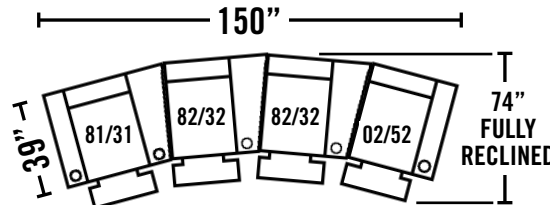

221-01 LAF 1-ARM RECLINER
221-51 LAF 1-ARM RECLINER W/POWER

Overall Dimensions: W.33 D.39 H.41
Seat Dimensions: W.25 D.22 H.21

221-02 RAF 1-ARM RECLINER
221-52 RAF 1-ARM RECLINER W/POWER

Overall Dimensions: W.33 D.39 H.41
Seat Dimensions: W.25 D.22 H.21

221-08 ARMLESS DOUBLE RECLINING LOVESEAT
221-19 ARMLESS DOUBLE RECLINING LOVESEAT W/POWER

Overall Dimensions: W.50 D.39 H.41
Seat Dimensions: W.50 D.22 H.21

221-34 RAF 2-ARM CONSOLE RECLINER W/LAF ANGLED ARM

221-92 RAF 2-ARM CONSOLE RECLINER W/LAF ANGLED ARM & POWER

Overall Dimensions: W.43 D.39 H.41
Seat Dimensions: W.25 D.22 H.21

221-09 ARMLESS RECLINER
221-99 ARMLESS RECLINER W/POWER

Overall Dimensions: W.25 D.39 H.41
Seat Dimensions: W.25 D.22 H.21

221-81 LAF 2-ARM CONSOLE RECLINER W/RAF ANGLED ARM
221-31 LAF 2-ARM CONSOLE RECLINER W/RAF ANGLED ARM & POWER

Overall Dimensions: W.43 D.39 H.41
Seat Dimensions: W.25 D.22 H.21

221-82 RAF 1-ARM CONSOLE RECLINER W/ANGLED ARM

221-32 RAF 1-ARM CONSOLE RECLINER W/ANGLED ARM & POWER

Overall Dimensions: W.37 D.39 H.41
Seat Dimensions: W.25 D.22 H.21

221-83 2-ARM RECLINER
221-93 2-ARM RECLINER W/POWER

Overall Dimensions: W.39 D.39 H.41
Seat Dimensions: W.25 D.22 H.21

ALSO AVAILABLE IN: SIMPLE SOLUTIONS

POPULAR CONFIGURATIONS

This c-print is property of Lane Furniture Industries, Inc., and possession does not constitute authority to purchase furniture. Specifications shown are subject to change without notice. ©2011 Lane Furniture Industries, Inc.

LANEFURNITURE.COM

221 PALISADES