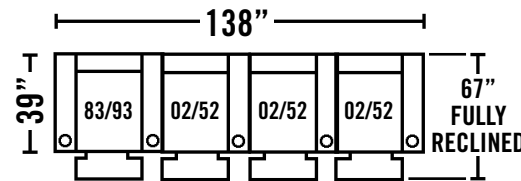

221-01 LAF 1-ARM RECLINER
221-51 LAF 1-ARM RECLINER W/POWER

Overall Dimensions: W.33 D.39 H.41
Seat Dimensions: W.25 D.22 H.21

221-02 RAF 1-ARM RECLINER
221-52 RAF 1-ARM RECLINER W/POWER

Overall Dimensions: W.33 D.39 H.41
Seat Dimensions: W.25 D.22 H.21

221-08 ARMLESS DOUBLE RECLINING LOVESEAT
221-19 ARMLESS DOUBLE RECLINING LOVESEAT W/POWER

Overall Dimensions: W.50 D.39 H.41
Seat Dimensions: W.50 D.22 H.21

221-34 RAF 2-ARM CONSOLE RECLINER W/LAF ANGLED ARM

221-92 RAF 2-ARM CONSOLE RECLINER W/LAF ANGLED ARM & POWER

Overall Dimensions: W.43 D.39 H.41
Seat Dimensions: W.25 D.22 H.21

221-09 ARMLESS RECLINER
221-99 ARMLESS RECLINER W/POWER

Overall Dimensions: W.25 D.39 H.41
Seat Dimensions: W.25 D.22 H.21

221-81 LAF 2-ARM CONSOLE RECLINER W/RAF ANGLED ARM
221-31 LAF 2-ARM CONSOLE RECLINER W/RAF ANGLED ARM & POWER

Overall Dimensions: W.43 D.39 H.41
Seat Dimensions: W.25 D.22 H.21

221-82 RAF 1-ARM CONSOLE RECLINER W/ANGLED ARM

221-32 RAF 1-ARM CONSOLE RECLINER W/ANGLED ARM & POWER

Overall Dimensions: W.37 D.39 H.41
Seat Dimensions: W.25 D.22 H.21

221-83 2-ARM RECLINER
221-93 2-ARM RECLINER W/POWER

Overall Dimensions: W.39 D.39 H.41
Seat Dimensions: W.25 D.22 H.21

ALSO AVAILABLE IN: SIMPLE SOLUTIONS

POPULAR CONFIGURATIONS

This c-print is property of Lane Furniture Industries, Inc., and possession does not constitute authority to purchase furniture. Specifications shown are subject to change without notice. ©2011 Lane Furniture Industries, Inc.

LANEFURNITURE.COM

221 PALISADES