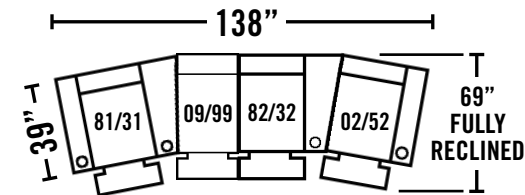

221-01 LAF 1-ARM RECLINER
221-51 LAF 1-ARM RECLINER W/POWER

Overall Dimensions: W.33 D.39 H.41
Seat Dimensions: W.25 D.22 H.21

221-02 RAF 1-ARM RECLINER
221-52 RAF 1-ARM RECLINER W/POWER

Overall Dimensions: W.33 D.39 H.41
Seat Dimensions: W.25 D.22 H.21

221-08 ARMLESS DOUBLE RECLINING LOVESEAT
221-19 ARMLESS DOUBLE RECLINING LOVESEAT W/POWER

Overall Dimensions: W.50 D.39 H.41
Seat Dimensions: W.50 D.22 H.21

221-34 RAF 2-ARM CONSOLE RECLINER W/LAF ANGLED ARM

221-92 RAF 2-ARM CONSOLE RECLINER W/LAF ANGLED ARM & POWER

Overall Dimensions: W.43 D.39 H.41
Seat Dimensions: W.25 D.22 H.21

221-09 ARMLESS RECLINER
221-99 ARMLESS RECLINER W/POWER

Overall Dimensions: W.25 D.39 H.41
Seat Dimensions: W.25 D.22 H.21

221-81 LAF 2-ARM CONSOLE RECLINER W/RAF ANGLED ARM
221-31 LAF 2-ARM CONSOLE RECLINER W/RAF ANGLED ARM & POWER

Overall Dimensions: W.43 D.39 H.41
Seat Dimensions: W.25 D.22 H.21

221-82 RAF 1-ARM CONSOLE RECLINER W/ANGLED ARM

221-32 RAF 1-ARM CONSOLE RECLINER W/ANGLED ARM & POWER

Overall Dimensions: W.37 D.39 H.41
Seat Dimensions: W.25 D.22 H.21

221-83 2-ARM RECLINER
221-93 2-ARM RECLINER W/POWER

Overall Dimensions: W.39 D.39 H.41
Seat Dimensions: W.25 D.22 H.21

ALSO AVAILABLE IN: SIMPLE SOLUTIONS

POPULAR CONFIGURATIONS

This c-print is property of Lane Furniture Industries, Inc., and possession does not constitute authority to purchase furniture. Specifications shown are subject to change without notice. ©2011 Lane Furniture Industries, Inc.

LANEFURNITURE.COM

221 PALISADES