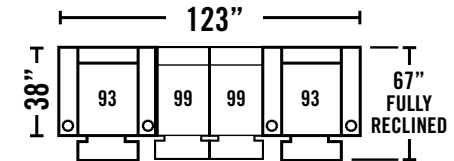

152-31 LAF 2-ARM CONSOLE RECLINER W/ RAF ANGLED ARM & POWER

Overall Dimensions: W.42 D.38 H.45
Seat Dimensions: W.25 D.23 H.23

152-32 RAF 1-ARM CONSOLE RECLINER W/ ANGLED ARM & POWER

Overall Dimensions: W.31 D.38 H.45
Seat Dimensions: W.25 D.23 H.23

152-51 LAF 1-ARM RECLINER W/POWER

Overall Dimensions: W.31 D.38 H.45
Seat Dimensions: W.25 D.23 H.23

152-52 RAF 1-ARM RECLINER W/POWER

Overall Dimensions: W.31 D.38 H.45
Seat Dimensions: W.25 D.23 H.23

152-92 RAF 2-ARM CONSOLE RECLINER W/LAF ANGLED ARM & POWER

Overall Dimensions: W.42 D.38 H.45
Seat Dimensions: W.25 D.23 H.23

152-93 2-ARM RECLINER W/POWER

Overall Dimensions: W.37 D.38 H.45
Seat Dimensions: W.25 D.23 H.23

152-99 ARMLESS RECLINER W/POWER

Overall Dimensions: W.26 D.38 H.45
Seat Dimensions: W.25 D.23 H.23

POPULAR CONFIGURATIONS

This c-print is property of Lane Furniture Industries, Inc., and possession does not constitute authority to purchase furniture. Specifications shown are subject to change without notice. ©2011 Lane Furniture Industries, Inc.

LANEFURNITURE.COM

152 BIJOU