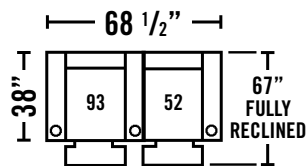

152-31 LAF 2-ARM CONSOLE RECLINER W/ RAF ANGLED ARM & POWER

Overall Dimensions: W.42 D.38 H.45
Seat Dimensions: W.25 D.23 H.23

152-32 RAF 1-ARM CONSOLE RECLINER W/ ANGLED ARM & POWER

Overall Dimensions: W.31 D.38 H.45
Seat Dimensions: W.25 D.23 H.23

152-51 LAF 1-ARM RECLINER W/POWER

Overall Dimensions: W.31 D.38 H.45
Seat Dimensions: W.25 D.23 H.23

152-52 RAF 1-ARM RECLINER W/POWER

Overall Dimensions: W.31 D.38 H.45
Seat Dimensions: W.25 D.23 H.23

152-92 RAF 2-ARM CONSOLE RECLINER W/LAF ANGLED ARM & POWER

Overall Dimensions: W.42 D.38 H.45
Seat Dimensions: W.25 D.23 H.23

152-93 2-ARM RECLINER W/POWER

Overall Dimensions: W.37 D.38 H.45
Seat Dimensions: W.25 D.23 H.23

152-99 ARMLESS RECLINER W/POWER

Overall Dimensions: W.26 D.38 H.45
Seat Dimensions: W.25 D.23 H.23

POPULAR CONFIGURATIONS

This c-print is property of Lane Furniture Industries, Inc., and possession does not constitute authority to purchase furniture. Specifications shown are subject to change without notice. ©2011 Lane Furniture Industries, Inc.

LANEFURNITURE.COM

152 BIJOU