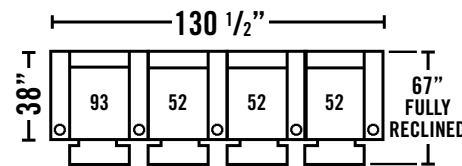

152-31 LAF 2-ARM CONSOLE RECLINER W/ RAF ANGLED ARM & POWER

Overall Dimensions: W.42 D.38 H.45
Seat Dimensions: W.25 D.23 H.23

152-32 RAF 1-ARM CONSOLE RECLINER W/ ANGLED ARM & POWER

Overall Dimensions: W.31 D.38 H.45
Seat Dimensions: W.25 D.23 H.23

152-51 LAF 1-ARM RECLINER W/POWER

Overall Dimensions: W.31 D.38 H.45
Seat Dimensions: W.25 D.23 H.23

152-52 RAF 1-ARM RECLINER W/POWER

Overall Dimensions: W.31 D.38 H.45
Seat Dimensions: W.25 D.23 H.23

152-92 RAF 2-ARM CONSOLE RECLINER W/LAF ANGLED ARM & POWER

Overall Dimensions: W.42 D.38 H.45
Seat Dimensions: W.25 D.23 H.23

152-93 2-ARM RECLINER W/POWER

Overall Dimensions: W.37 D.38 H.45
Seat Dimensions: W.25 D.23 H.23

152-99 ARMLESS RECLINER W/POWER

Overall Dimensions: W.26 D.38 H.45
Seat Dimensions: W.25 D.23 H.23

POPULAR CONFIGURATIONS

This c-print is property of Lane Furniture Industries, Inc., and possession does not constitute authority to purchase furniture. Specifications shown are subject to change without notice. ©2011 Lane Furniture Industries, Inc.

LANEFURNITURE.COM

152 BIJOU