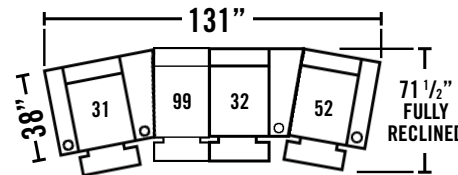

152-31 LAF 2-ARM CONSOLE RECLINER W/ RAF ANGLED ARM & POWER

Overall Dimensions: W.42 D.38 H.45
Seat Dimensions: W.25 D.23 H.23

152-32 RAF 1-ARM CONSOLE RECLINER W/ ANGLED ARM & POWER

Overall Dimensions: W.31 D.38 H.45
Seat Dimensions: W.25 D.23 H.23

152-51 LAF 1-ARM RECLINER W/POWER

Overall Dimensions: W.31 D.38 H.45
Seat Dimensions: W.25 D.23 H.23

152-52 RAF 1-ARM RECLINER W/POWER

Overall Dimensions: W.31 D.38 H.45
Seat Dimensions: W.25 D.23 H.23

152-92 RAF 2-ARM CONSOLE RECLINER W/LAF ANGLED ARM & POWER

Overall Dimensions: W.42 D.38 H.45
Seat Dimensions: W.25 D.23 H.23

152-93 2-ARM RECLINER W/POWER

Overall Dimensions: W.37 D.38 H.45
Seat Dimensions: W.25 D.23 H.23

152-99 ARMLESS RECLINER W/POWER

Overall Dimensions: W.26 D.38 H.45
Seat Dimensions: W.25 D.23 H.23

POPULAR CONFIGURATIONS

This c-print is property of Lane Furniture Industries, Inc., and possession does not constitute authority to purchase furniture. Specifications shown are subject to change without notice. ©2011 Lane Furniture Industries, Inc.

LANEFURNITURE.COM

152 BIJOU