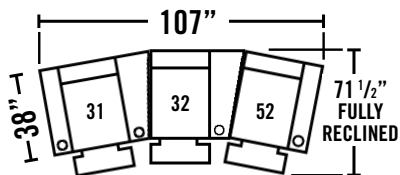

152-31 LAF 2-ARM CONSOLE RECLINER W/ RAF ANGLED ARM & POWER

Overall Dimensions: W.42 D.38 H.45
Seat Dimensions: W.25 D.23 H.23

152-32 RAF 1-ARM CONSOLE RECLINER W/ ANGLED ARM & POWER

Overall Dimensions: W.31 D.38 H.45
Seat Dimensions: W.25 D.23 H.23

152-51 LAF 1-ARM RECLINER W/POWER

Overall Dimensions: W.31 D.38 H.45
Seat Dimensions: W.25 D.23 H.23

152-52 RAF 1-ARM RECLINER W/POWER

Overall Dimensions: W.31 D.38 H.45
Seat Dimensions: W.25 D.23 H.23

152-92 RAF 2-ARM CONSOLE RECLINER W/LAF ANGLED ARM & POWER

Overall Dimensions: W.42 D.38 H.45
Seat Dimensions: W.25 D.23 H.23

152-93 2-ARM RECLINER W/POWER

Overall Dimensions: W.37 D.38 H.45
Seat Dimensions: W.25 D.23 H.23

152-99 ARMLESS RECLINER W/POWER

Overall Dimensions: W.26 D.38 H.45
Seat Dimensions: W.25 D.23 H.23

POPULAR CONFIGURATIONS

This c-print is property of Lane Furniture Industries, Inc., and possession does not constitute authority to purchase furniture. Specifications shown are subject to change without notice. ©2011 Lane Furniture Industries, Inc.

LANEFURNITURE.COM

152 BIJOU