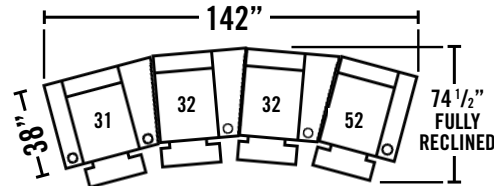

152-31 LAF 2-ARM CONSOLE RECLINER W/ RAF ANGLED ARM & POWER

Overall Dimensions: W.42 D.38 H.45
Seat Dimensions: W.25 D.23 H.23

152-32 RAF 1-ARM CONSOLE RECLINER W/ ANGLED ARM & POWER

Overall Dimensions: W.31 D.38 H.45
Seat Dimensions: W.25 D.23 H.23

152-51 LAF 1-ARM RECLINER W/POWER

Overall Dimensions: W.31 D.38 H.45
Seat Dimensions: W.25 D.23 H.23

152-52 RAF 1-ARM RECLINER W/POWER

Overall Dimensions: W.31 D.38 H.45
Seat Dimensions: W.25 D.23 H.23

152-92 RAF 2-ARM CONSOLE RECLINER W/LAF ANGLED ARM & POWER

Overall Dimensions: W.42 D.38 H.45
Seat Dimensions: W.25 D.23 H.23

152-93 2-ARM RECLINER W/POWER

Overall Dimensions: W.37 D.38 H.45
Seat Dimensions: W.25 D.23 H.23

152-99 ARMLESS RECLINER W/POWER

Overall Dimensions: W.26 D.38 H.45
Seat Dimensions: W.25 D.23 H.23

POPULAR CONFIGURATIONS

This c-print is property of Lane Furniture Industries, Inc., and possession does not constitute authority to purchase furniture. Specifications shown are subject to change without notice. ©2011 Lane Furniture Industries, Inc.

LANEFURNITURE.COM

152 BIJOU