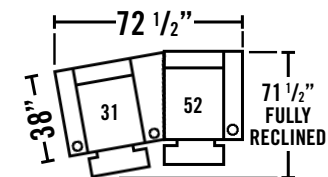

152-31 LAF 2-ARM CONSOLE RECLINER W/ RAF ANGLED ARM & POWER

Overall Dimensions: W.42 D.38 H.45
Seat Dimensions: W.25 D.23 H.23

152-32 RAF 1-ARM CONSOLE RECLINER W/ ANGLED ARM & POWER

Overall Dimensions: W.31 D.38 H.45
Seat Dimensions: W.25 D.23 H.23

152-51 LAF 1-ARM RECLINER W/POWER

Overall Dimensions: W.31 D.38 H.45
Seat Dimensions: W.25 D.23 H.23

152-52 RAF 1-ARM RECLINER W/POWER

Overall Dimensions: W.31 D.38 H.45
Seat Dimensions: W.25 D.23 H.23

152-92 RAF 2-ARM CONSOLE RECLINER W/LAF ANGLED ARM & POWER

Overall Dimensions: W.42 D.38 H.45
Seat Dimensions: W.25 D.23 H.23

152-93 2-ARM RECLINER W/POWER

Overall Dimensions: W.37 D.38 H.45
Seat Dimensions: W.25 D.23 H.23

152-99 ARMLESS RECLINER W/POWER

Overall Dimensions: W.26 D.38 H.45
Seat Dimensions: W.25 D.23 H.23

POPULAR CONFIGURATIONS

This c-print is property of Lane Furniture Industries, Inc., and possession does not constitute authority to purchase furniture. Specifications shown are subject to change without notice. ©2011 Lane Furniture Industries, Inc.

LANEFURNITURE.COM

152 BIJOU