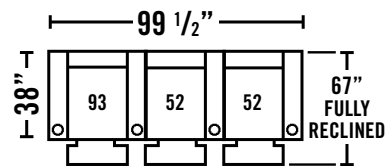

152-31 LAF 2-ARM CONSOLE RECLINER W/ RAF ANGLED ARM & POWER

Overall Dimensions: W.42 D.38 H.45
Seat Dimensions: W.25 D.23 H.23

152-32 RAF 1-ARM CONSOLE RECLINER W/ ANGLED ARM & POWER

Overall Dimensions: W.31 D.38 H.45
Seat Dimensions: W.25 D.23 H.23

152-51 LAF 1-ARM RECLINER W/POWER

Overall Dimensions: W.31 D.38 H.45
Seat Dimensions: W.25 D.23 H.23

152-52 RAF 1-ARM RECLINER W/POWER

Overall Dimensions: W.31 D.38 H.45
Seat Dimensions: W.25 D.23 H.23

152-92 RAF 2-ARM CONSOLE RECLINER W/LAF ANGLED ARM & POWER

Overall Dimensions: W.42 D.38 H.45
Seat Dimensions: W.25 D.23 H.23

152-93 2-ARM RECLINER W/POWER

Overall Dimensions: W.37 D.38 H.45
Seat Dimensions: W.25 D.23 H.23

152-99 ARMLESS RECLINER W/POWER

Overall Dimensions: W.26 D.38 H.45
Seat Dimensions: W.25 D.23 H.23

POPULAR CONFIGURATIONS

This c-print is property of Lane Furniture Industries, Inc., and possession does not constitute authority to purchase furniture. Specifications shown are subject to change without notice. ©2011 Lane Furniture Industries, Inc.

LANEFURNITURE.COM

152 BIJOU