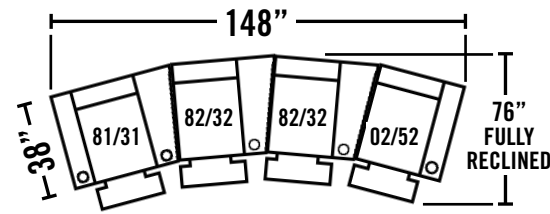

100-01 LAF 1-ARM RECLINER
100-51 LAF 1-ARM RECLINER W/POWER
Overall Dimensions: W.32 D.38 H.43
Seat Dimensions: W.24 D.21½ H.20 **POWER**

100-02 RAF 1-ARM RECLINER
100-52 RAF 1-ARM RECLINER W/POWER
Overall Dimensions: W.32 D.38 H.43
Seat Dimensions: W.24 D.21½ H.20 **POWER**

100-09 ARMLESS RECLINER
100-99 ARMLESS RECLINER W/POWER
Overall Dimensions: W.25 D.38 H.43
Seat Dimensions: W.24 D.21½ H.20 **POWER**

100-34 RAF 2-ARM CONSOLE RECLINER W/LAF ANGLED ARM
100-92 RAF 2-ARM CONSOLE RECLINER W/LAF ANGLED ARM & POWER
Overall Dimensions: W.44 D.38 H.43
Seat Dimensions: W.24 D.21½ H.20 **POWER**

100-81 LAF 2-ARM CONSOLE RECLINER W/RAF ANGLED ARM
100-31 LAF 2-ARM CONSOLE RECLINER W/RAF ANGLED ARM & POWER
Overall Dimensions: W.44 D.38 H.43
Seat Dimensions: W.24 D.21½ H.20 **POWER**

100-82 RAF 1-ARM CONSOLE RECLINER W/ANGLED ARM
100-32 RAF 1-ARM CONSOLE RECLINER W/ANGLED ARM & POWER
Overall Dimensions: W.36 D.38 H.43
Seat Dimensions: W.24 D.21½ H.20 **POWER**

100-83 2-ARM RECLINER
100-93 2-ARM RECLINER W/POWER
Overall Dimensions: W.39 D.38 H.43
Seat Dimensions: W.24 D.21½ H.20 **POWER**

POPULAR CONFIGURATIONS

100 BLOCKBUSTER