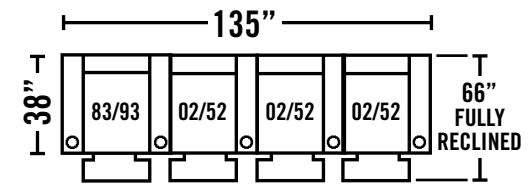

100-09 ARMLESS RECLINER
100-99 ARMLESS RECLINER W/POWER
Overall Dimensions: W.25 D.38 H.43
Seat Dimensions: W.24 D.21½ H.20 **POWER**

100-34 RAF 2-ARM CONSOLE RECLINER W/LAF ANGLED ARM
100-92 RAF 2-ARM CONSOLE RECLINER W/LAF ANGLED ARM & POWER
Overall Dimensions: W.44 D.38 H.43
Seat Dimensions: W.24 D.21½ H.20 **POWER**

100-81 LAF 2-ARM CONSOLE RECLINER W/RAF ANGLED ARM
100-31 LAF 2-ARM CONSOLE RECLINER W/RAF ANGLED ARM & POWER
Overall Dimensions: W.44 D.38 H.43
Seat Dimensions: W.24 D.21½ H.20 **POWER**

100-82 RAF 1-ARM CONSOLE RECLINER W/ANGLED ARM
100-32 RAF 1-ARM CONSOLE RECLINER W/ANGLED ARM & POWER
Overall Dimensions: W.36 D.38 H.43
Seat Dimensions: W.24 D.21½ H.20 **POWER**

100-83 2-ARM RECLINER
100-93 2-ARM RECLINER W/POWER
Overall Dimensions: W.39 D.38 H.43
Seat Dimensions: W.24 D.21½ H.20 **POWER**

POPULAR CONFIGURATIONS

100 BLOCKBUSTER