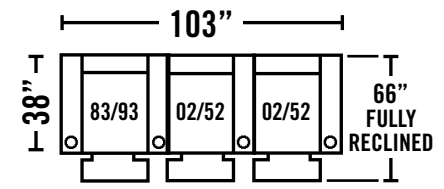

100-09 ARMLESS RECLINER
100-99 ARMLESS RECLINER W/POWER
Overall Dimensions: W.25 D.38 H.43
Seat Dimensions: W.24 D.21½ H.20 **POWER**

100-34 RAF 2-ARM CONSOLE RECLINER W/LAF ANGLED ARM
100-92 RAF 2-ARM CONSOLE RECLINER W/LAF ANGLED ARM & POWER
Overall Dimensions: W.44 D.38 H.43
Seat Dimensions: W.24 D.21½ H.20 **POWER**

100-81 LAF 2-ARM CONSOLE RECLINER W/RAF ANGLED ARM
100-31 LAF 2-ARM CONSOLE RECLINER W/RAF ANGLED ARM & POWER
Overall Dimensions: W.44 D.38 H.43
Seat Dimensions: W.24 D.21½ H.20 **POWER**

100-82 RAF 1-ARM CONSOLE RECLINER W/ANGLED ARM
100-32 RAF 1-ARM CONSOLE RECLINER W/ANGLED ARM & POWER
Overall Dimensions: W.36 D.38 H.43
Seat Dimensions: W.24 D.21½ H.20 **POWER**

100-83 2-ARM RECLINER
100-93 2-ARM RECLINER W/POWER
Overall Dimensions: W.39 D.38 H.43
Seat Dimensions: W.24 D.21½ H.20 **POWER**

POPULAR CONFIGURATIONS

100 BLOCKBUSTER