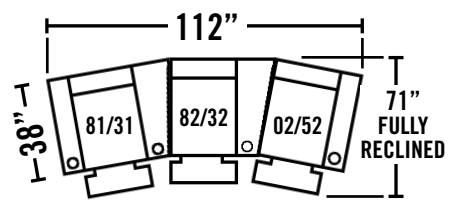

100-01 LAF 1-ARM RECLINER
100-51 LAF 1-ARM RECLINER W/POWER
Overall Dimensions: W.32 D.38 H.43
Seat Dimensions: W.24 D.21½ H.20 **POWER**

100-02 RAF 1-ARM RECLINER
100-52 RAF 1-ARM RECLINER W/POWER
Overall Dimensions: W.32 D.38 H.43
Seat Dimensions: W.24 D.21½ H.20 **POWER**

100-09 ARMLESS RECLINER
100-99 ARMLESS RECLINER W/POWER
Overall Dimensions: W.25 D.38 H.43
Seat Dimensions: W.24 D.21½ H.20 **POWER**

100-34 RAF 2-ARM CONSOLE RECLINER W/LAF ANGLED ARM
100-92 RAF 2-ARM CONSOLE RECLINER W/LAF ANGLED ARM & POWER
Overall Dimensions: W.44 D.38 H.43
Seat Dimensions: W.24 D.21½ H.20 **POWER**

100-81 LAF 2-ARM CONSOLE RECLINER W/RAF ANGLED ARM
100-31 LAF 2-ARM CONSOLE RECLINER W/RAF ANGLED ARM & POWER
Overall Dimensions: W.44 D.38 H.43
Seat Dimensions: W.24 D.21½ H.20 **POWER**

100-82 RAF 1-ARM CONSOLE RECLINER W/ANGLED ARM
100-32 RAF 1-ARM CONSOLE RECLINER W/ANGLED ARM & POWER
Overall Dimensions: W.36 D.38 H.43
Seat Dimensions: W.24 D.21½ H.20 **POWER**

100-83 2-ARM RECLINER
100-93 2-ARM RECLINER W/POWER
Overall Dimensions: W.39 D.38 H.43
Seat Dimensions: W.24 D.21½ H.20 **POWER**

POPULAR CONFIGURATIONS

100 BLOCKBUSTER