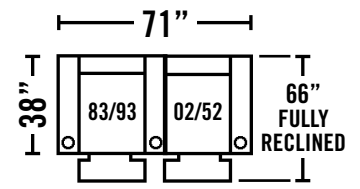

100-09 ARMLESS RECLINER
100-99 ARMLESS RECLINER W/POWER
Overall Dimensions: W.25 D.38 H.43
Seat Dimensions: W.24 D.21½ H.20 **POWER**

100-34 RAF 2-ARM CONSOLE RECLINER W/LAF ANGLED ARM
100-92 RAF 2-ARM CONSOLE RECLINER W/LAF ANGLED ARM & POWER
Overall Dimensions: W.44 D.38 H.43
Seat Dimensions: W.24 D.21½ H.20 **POWER**

100-81 LAF 2-ARM CONSOLE RECLINER W/RAF ANGLED ARM
100-31 LAF 2-ARM CONSOLE RECLINER W/RAF ANGLED ARM & POWER
Overall Dimensions: W.44 D.38 H.43
Seat Dimensions: W.24 D.21½ H.20 **POWER**

100-82 RAF 1-ARM CONSOLE RECLINER W/ANGLED ARM
100-32 RAF 1-ARM CONSOLE RECLINER W/ANGLED ARM & POWER
Overall Dimensions: W.36 D.38 H.43
Seat Dimensions: W.24 D.21½ H.20 **POWER**

100-83 2-ARM RECLINER
100-93 2-ARM RECLINER W/POWER
Overall Dimensions: W.39 D.38 H.43
Seat Dimensions: W.24 D.21½ H.20 **POWER**

POPULAR CONFIGURATIONS

100 BLOCKBUSTER