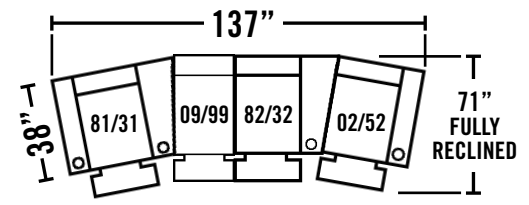

100-01 LAF 1-ARM RECLINER
100-51 LAF 1-ARM RECLINER W/POWER
Overall Dimensions: W.32 D.38 H.43
Seat Dimensions: W.24 D.21½ H.20 **POWER**

100-02 RAF 1-ARM RECLINER
100-52 RAF 1-ARM RECLINER W/POWER
Overall Dimensions: W.32 D.38 H.43
Seat Dimensions: W.24 D.21½ H.20 **POWER**

100-09 ARMLESS RECLINER
100-99 ARMLESS RECLINER W/POWER
Overall Dimensions: W.25 D.38 H.43
Seat Dimensions: W.24 D.21½ H.20 **POWER**

100-34 RAF 2-ARM CONSOLE RECLINER W/LAF ANGLED ARM
100-92 RAF 2-ARM CONSOLE RECLINER W/LAF ANGLED ARM & POWER
Overall Dimensions: W.44 D.38 H.43
Seat Dimensions: W.24 D.21½ H.20 **POWER**

100-81 LAF 2-ARM CONSOLE RECLINER W/RAF ANGLED ARM
100-31 LAF 2-ARM CONSOLE RECLINER W/RAF ANGLED ARM & POWER
Overall Dimensions: W.44 D.38 H.43
Seat Dimensions: W.24 D.21½ H.20 **POWER**

100-82 RAF 1-ARM CONSOLE RECLINER W/ANGLED ARM
100-32 RAF 1-ARM CONSOLE RECLINER W/ANGLED ARM & POWER
Overall Dimensions: W.36 D.38 H.43
Seat Dimensions: W.24 D.21½ H.20 **POWER**

100-83 2-ARM RECLINER
100-93 2-ARM RECLINER W/POWER
Overall Dimensions: W.39 D.38 H.43
Seat Dimensions: W.24 D.21½ H.20 **POWER**

POPULAR CONFIGURATIONS

100 BLOCKBUSTER