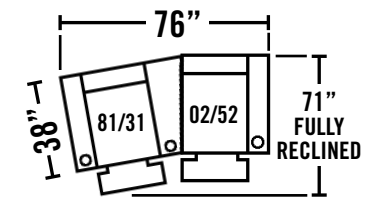

100-01 LAF 1-ARM RECLINER
100-51 LAF 1-ARM RECLINER W/POWER
Overall Dimensions: W.32 D.38 H.43
Seat Dimensions: W.24 D.21½ H.20 **POWER**

100-02 RAF 1-ARM RECLINER
100-52 RAF 1-ARM RECLINER W/POWER
Overall Dimensions: W.32 D.38 H.43
Seat Dimensions: W.24 D.21½ H.20 **POWER**

100-09 ARMLESS RECLINER
100-99 ARMLESS RECLINER W/POWER
Overall Dimensions: W.25 D.38 H.43
Seat Dimensions: W.24 D.21½ H.20 **POWER**

100-34 RAF 2-ARM CONSOLE RECLINER W/LAF ANGLED ARM
100-92 RAF 2-ARM CONSOLE RECLINER W/LAF ANGLED ARM & POWER
Overall Dimensions: W.44 D.38 H.43
Seat Dimensions: W.24 D.21½ H.20 **POWER**

100-81 LAF 2-ARM CONSOLE RECLINER W/RAF ANGLED ARM
100-31 LAF 2-ARM CONSOLE RECLINER W/RAF ANGLED ARM & POWER
Overall Dimensions: W.44 D.38 H.43
Seat Dimensions: W.24 D.21½ H.20 **POWER**

100-82 RAF 1-ARM CONSOLE RECLINER W/ANGLED ARM
100-32 RAF 1-ARM CONSOLE RECLINER W/ANGLED ARM & POWER
Overall Dimensions: W.36 D.38 H.43
Seat Dimensions: W.24 D.21½ H.20 **POWER**

100-83 2-ARM RECLINER
100-93 2-ARM RECLINER W/POWER
Overall Dimensions: W.39 D.38 H.43
Seat Dimensions: W.24 D.21½ H.20 **POWER**

POPULAR CONFIGURATIONS

100 BLOCKBUSTER