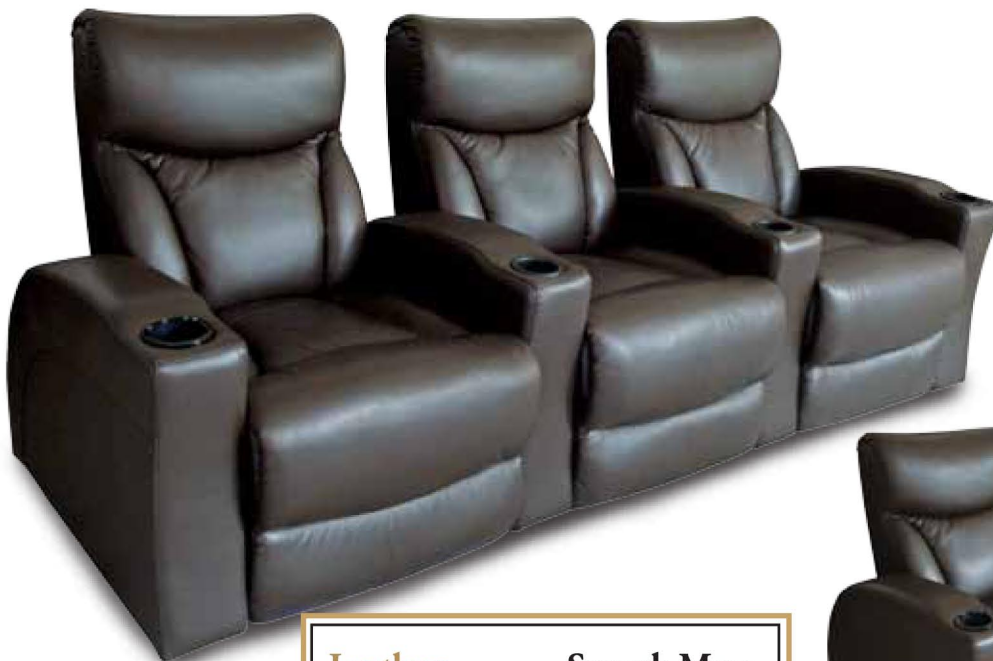

# MATINEE II

**H**OME  
Theater Seating  
— by Barca~~V~~ounger® —

Experience the relaxation and cozy comfort of the Matinee II. The vertically channeled back, articulated headrest, chaise seating and optional manual or power recline. Need big comfort, but a little smaller space saver size arms, then this collection is for you.

36.5" W x 38" D x 40" H  
40-3440  
Two Arm Recliner

30.5" W x 38" D x 40" H  
44-3440  
RHF Recliner

67" W x 38" D x 40" H  
40/44-3440

97.5" W x 38" D x 40" H  
40/44/44-3440

128" W x 38" D x 40" H  
40/44/44/44-3440

Arm Design for  
Space Saving Collection

**Leather:** Superb Moss  
Leather/Vinyl  
3468-35