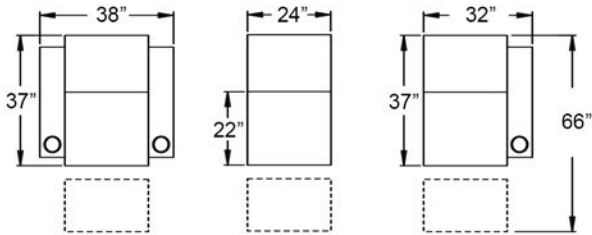

## SHOWTIME

DIMENSIONS & CONFIGURATIONS

BACKREST HEIGHT: 42"  
ARMREST HEIGHT: 26"