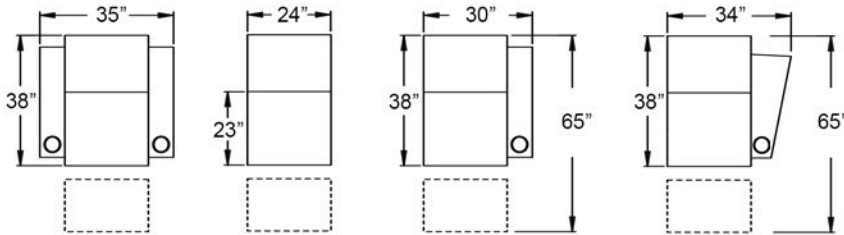

HOME

Theater Seating
by BarcaLounge

MATINEE

DIMENSIONS & CONFIGURATIONS

BACKREST HEIGHT: 40"
ARMREST HEIGHT: 25"