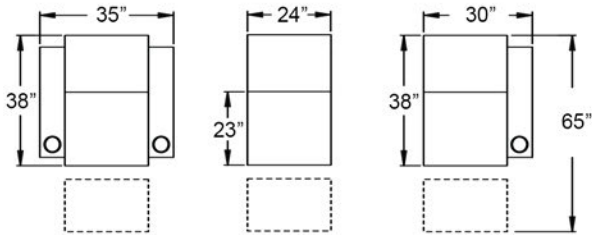

HOME

Theater Seating

by BarcaLounge

MATINEE DELUXE

DIMENSIONS & CONFIGURATIONS

BACKREST HEIGHT: 40"

ARMREST HEIGHT: 25"