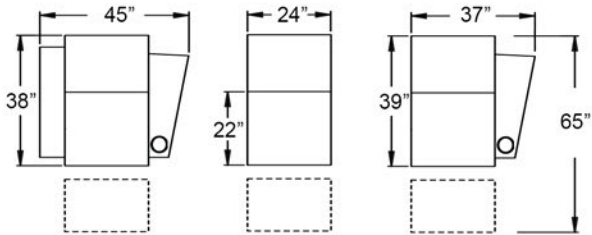

## LAGUNA

DIMENSIONS & CONFIGURATIONS

BACKREST HEIGHT: 41"

ARMREST HEIGHT: 24"