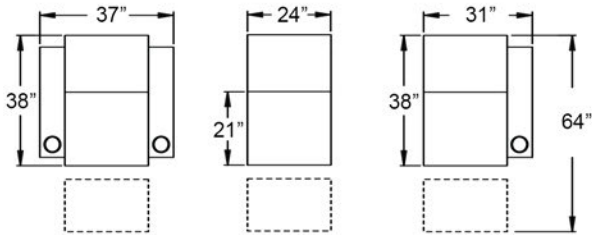

## CAMEO

DIMENSIONS & CONFIGURATIONS

BACKREST HEIGHT: 42"  
ARMREST HEIGHT: 27"