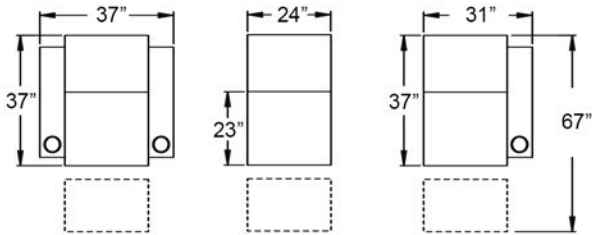

HOME

Theater Seating
by BarcaLounge

ACADEMY

DIMENSIONS & CONFIGURATIONS

BACKREST HEIGHT: 42"
ARMREST HEIGHT: 25"